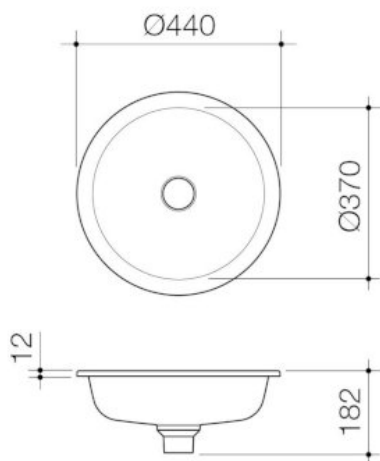

# Liano II 440mm Round Under/Over Counter Basin – Matte White

Model Number : 852600MW

## PRODUCT DESCRIPTION

The Liano II Basin range is a collection of fashionable basins that allow you to select a style and colour finish to suit your own personal taste, but also deliver to your functional needs. Available in popular round and pill shapes with contemporary thin rim design and in a range of matte colour finishes, the Liano II basin range is the collection you need to make a statement in your bathroom. Optional pop-up plug & wastes and new dress rings are available in Chrome, Matte Black, PVD Brushed Nickel, PVD Brushed Brass and PVD Gunmetal to match with Liano II tapware.

## PRODUCT FEATURES

- \*\*Available from November 2021
- Crafted from highly durable fine fire clay
- Thin rim design for a contemporary look
- Smooth stain-resistant surface
- Available in gloss white, matte black and matte white finishes
- Other matte finishes in green, grey, pink and speckled are available as special order
- 4.9L bowl capacity
- For pill shape see codes 852900-
- Non-overflow only
- Australian designed and engineered
- 20-year warranty
- Basins are supplied with ceramic pop-up waste plugs in matching colours, also compatible with Urbane II metallic basin pop-up plugs and wastes (codes 687330-)
- Match with Liano II tapware, or full Urbane II bathroom collection