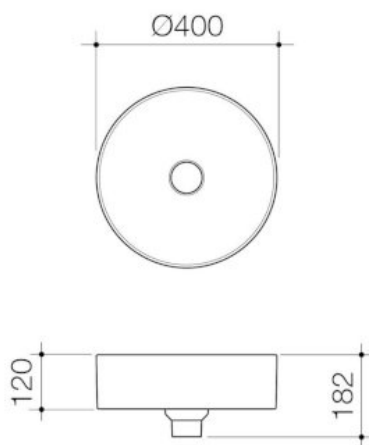

Liano II 400mm Round Above Counter Basin – Matte Pink (Special Order)

Model Number : 852500MP

PRODUCT DESCRIPTION

The Liano II Basin range is a collection of fashionable basins that allow you to select a style and colour finish to suit your own personal taste, but also deliver to your functional needs. Available in popular round and pill shapes with contemporary thin rim design and in a range of matte colour finishes, the Liano II basin range is the collection you need to make a statement in your bathroom. Optional pop-up plug & wastes and new dress rings are available in Chrome, Matte Black, PVD Brushed Nickel, PVD Brushed Brass and PVD Gunmetal to match with Liano II tapware.

PRODUCT FEATURES

- **Available from November 2021
- Crafted from highly durable fine fire clay
- Thin rim design for a contemporary look
- Smooth stain-resistant surface
- Available in gloss white, matte black and matte white finishes
- Other matte finishes in green, grey, pink and speckled are available as special order
- For pill shape see codes 852800-
- 9.7L bowl capacity
- Non-overflow only
- Australian designed and engineered
- 20-year warranty
- Basins are supplied with ceramic pop-up waste plugs in matching colours, also compatible with Urbane II metallic basin pop-up plugs and wastes (codes 687330-)
- Match with Liano II tapware, or full Urbane II bathroom collection
- Elevate the look with Liano II metal dress rings in matching finishes with tapware (codes 687032-, sold separately)