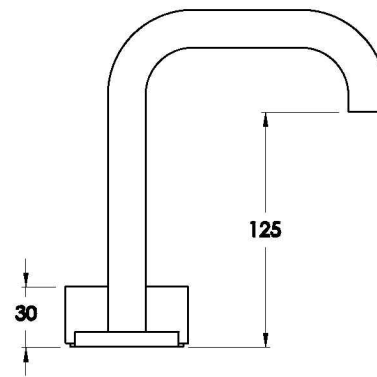

HALO BASIN SET WITH METAL HANDLE

1.9500.97.2.XX

PRODUCT DIMENSIONS:

Front view

Side view:

Top view: