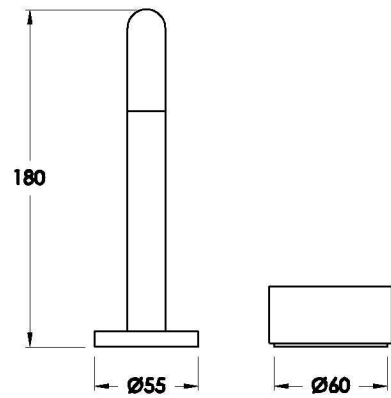

HALO BASIN SET WITH METAL HANDLE

1.9500.97.2.XX

PRODUCT DIMENSIONS:

Front view

Side view:

Top view: