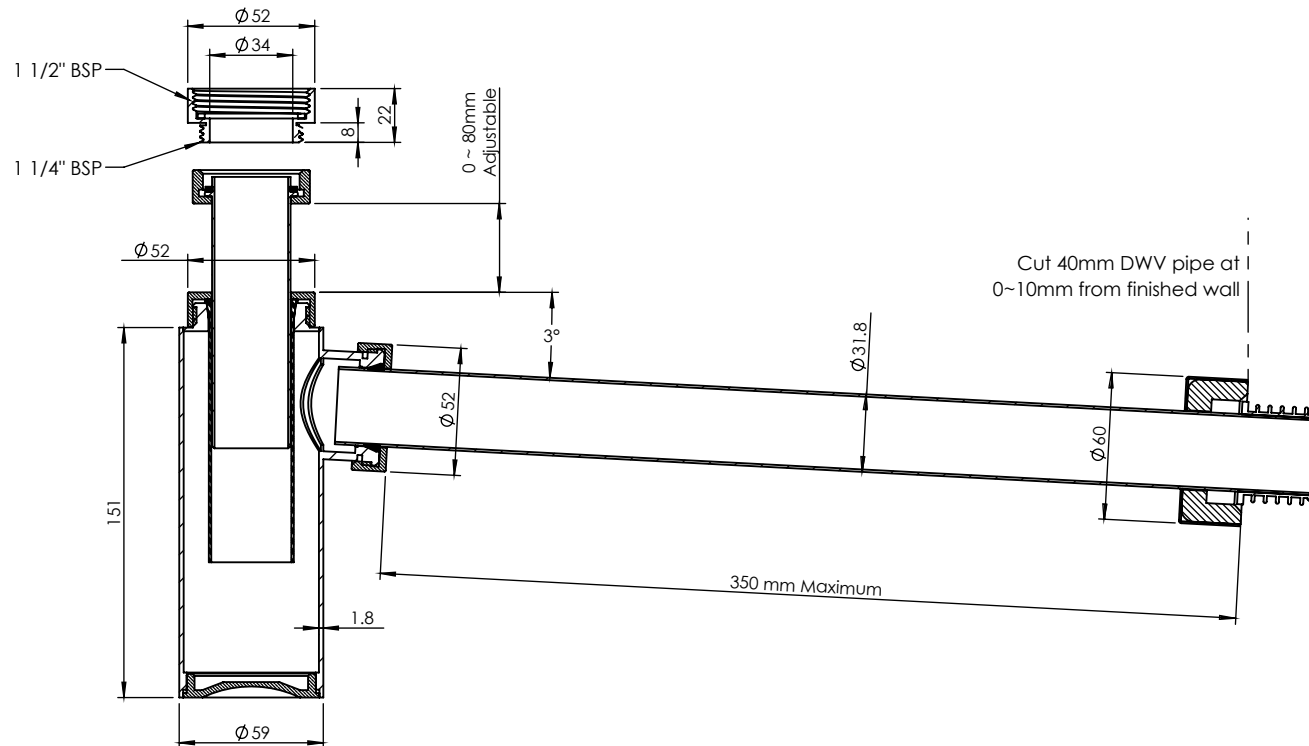

BOTTLE TRAP 32/40mm

- ✓ Suits wall hung basins
- ✓ Suits 32-40mm waste connection
- ✓ Watermark approved

CODE	OUTLET SIZE	FINISH	CTN QTY
35102.01	Connects to 32/40mm Trap	Chrome	10

Available Finishes