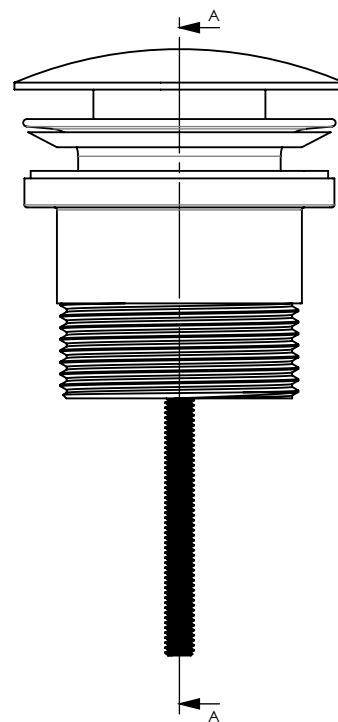

# FOUR-IN-ONE™ MUSHROOM 32/40mm POP UP

PLUG & WASTES

- ✓ Revolutionary self-lubrication / Anti Jam Acetal mechanism
- ✓ Innovative lift out mechanism
- ✓ Easy to clean
- ✓ Universal fit 32/40mm with or without overflow

CODE	OUTLET SIZE	FINISH	CTN QTY
21755.01	40mm	Chrome	60