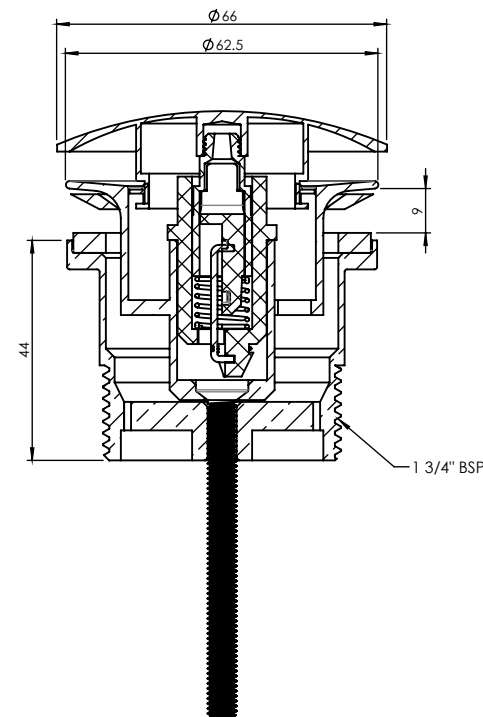

# FOUR-IN-ONE™ MUSHROOM 32/40mm POP UP

PLUG & WASTES

- ✓ Revolutionary self-lubrication / Anti Jam Acetal mechanism
- ✓ Innovative lift out mechanism
- ✓ Easy to clean
- ✓ Universal fit 32/40mm with or without overflow

CODE	OUTLET SIZE	FINISH	CTN QTY
21755.01	40mm	Chrome	60