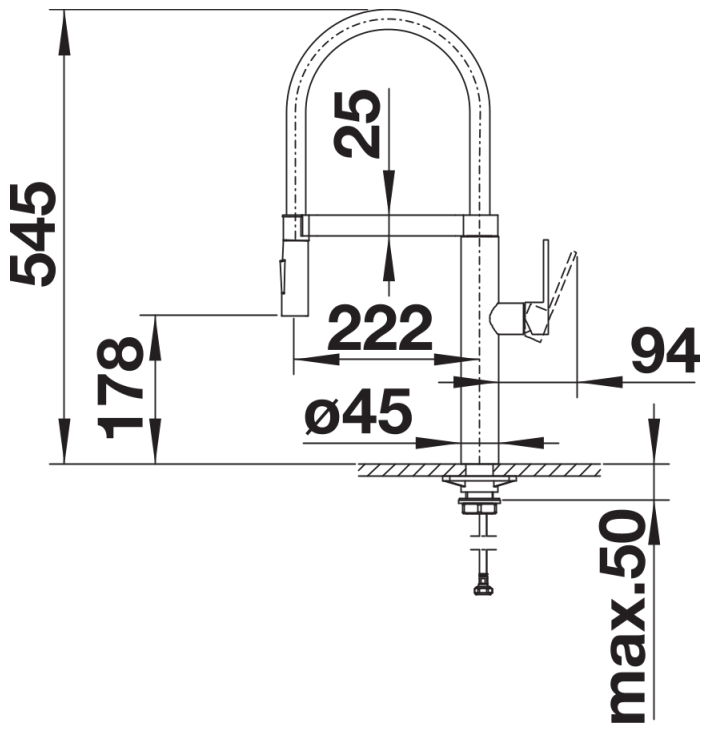

Colours

Available colours:

chrome

stainless steel finish

galvanic stainless steel finish

Scope of supply

- 360° swivel spout for greater reach
- Ø 35 mm tap hole required
- With ceramic disk cartridge
- Metal sheathed spray-hose
- Flexible connection pipes with a length of 650 mm and ½" nut for particularly easy and secure installation
- Stabilisation plate to increase the stability of the tap when fitted in stainless steel sinks
- With non-return valve and thus guaranteed against reflux in accordance with EN 1717

Details

Swivel range

Side view hand gear 2D

Side view