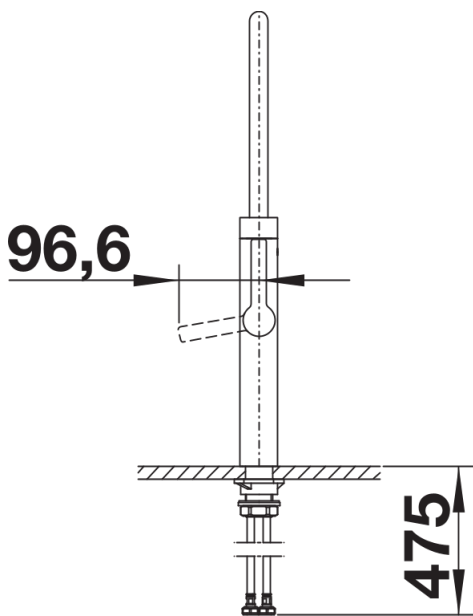

Colours

Available colours:

chrome

stainless steel finish

galvanic stainless steel finish

Scope of supply

- 360° swivel spout for greater reach
- Ø 35 mm tap hole required
- With ceramic disk cartridge
- Metal sheathed spray-hose
- Flexible connection pipes with a length of 650 mm and ½" nut for particularly easy and secure installation
- Stabilisation plate to increase the stability of the tap when fitted in stainless steel sinks
- With non-return valve and thus guaranteed against reflux in accordance with EN 1717

Details

Swivel range

Side view hand gear 2D

Side view