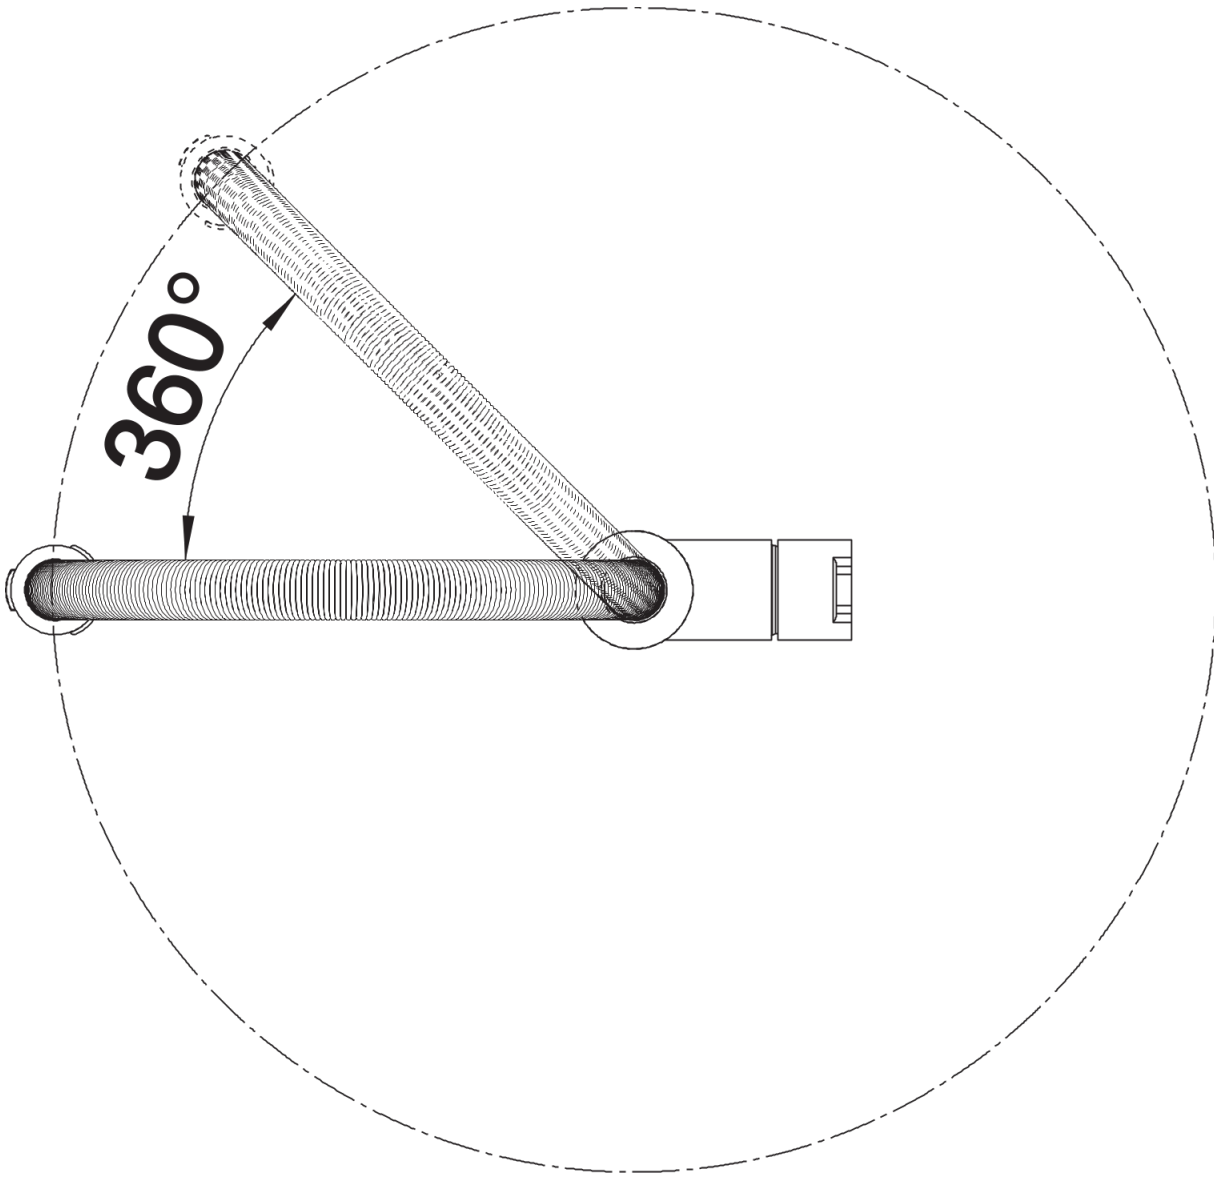

Product information sheet BLANCO CULINA-S

Item no. 519367

Benefits

- Exciting design with special visual focus
- Delicate stainless steel spring enables freedom of movement down to the bowl area
- Comfortable docking of the hose with a precise magnet holder
- Two jet types – spray function with de-scaling nozzles
- Pleasant bundled spray jet

Colours

Available colours:

chrome

stainless steel finish

galvanic stainless steel finish

Scope of supply

- 360° swivel spout for greater reach
- Ø 35 mm tap hole required
- With ceramic disk cartridge
- Metal sheathed spray-hose
- Flexible connection pipes with a length of 650 mm and ½" nut for particularly easy and secure installation
- Stabilisation plate to increase the stability of the tap when fitted in stainless steel sinks
- With non-return valve and thus guaranteed against reflux in accordance with EN 1717

Details

Swivel range

Side view hand gear 2D

Side view