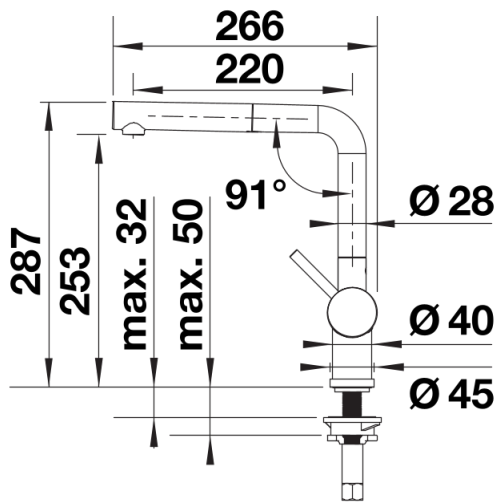

## Scope of supply

---

- Single-lever mixer tap
- 140° swivel spout for greater reach
- Ø 35 mm tap hole required
- With ceramic disk cartridge
- Metal-sheathed spray hose
- Flexible connector pipes, 700 mm long and ½" nut for particularly easy installation
- Patented jet regulator for markedly reduced scaling
- Stabilisation plate to increase the stability of the tap when fitted in stainless steel sinks
- With non-return valve and thus guaranteed against reflux in accordance with EN 1717

## Details

---

Swivel range

Side view hand gear 2D

Side view