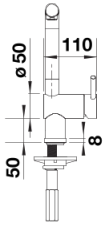

## Scope of supply

---

- Single-lever mixer tap
- 140° swivel spout for greater reach
- Ø 35 mm tap hole required
- With ceramic disk cartridge
- Metal-sheathed spray hose
- Flexible connector pipes, 700 mm long and ½" nut for particularly easy installation
- Patented jet regulator for markedly reduced scaling
- Stabilisation plate to increase the stability of the tap when fitted in stainless steel sinks
- With non-return valve and thus guaranteed against reflux in accordance with EN 1717

## Details

---

Swivel range

Side view hand gear 2D

Side view