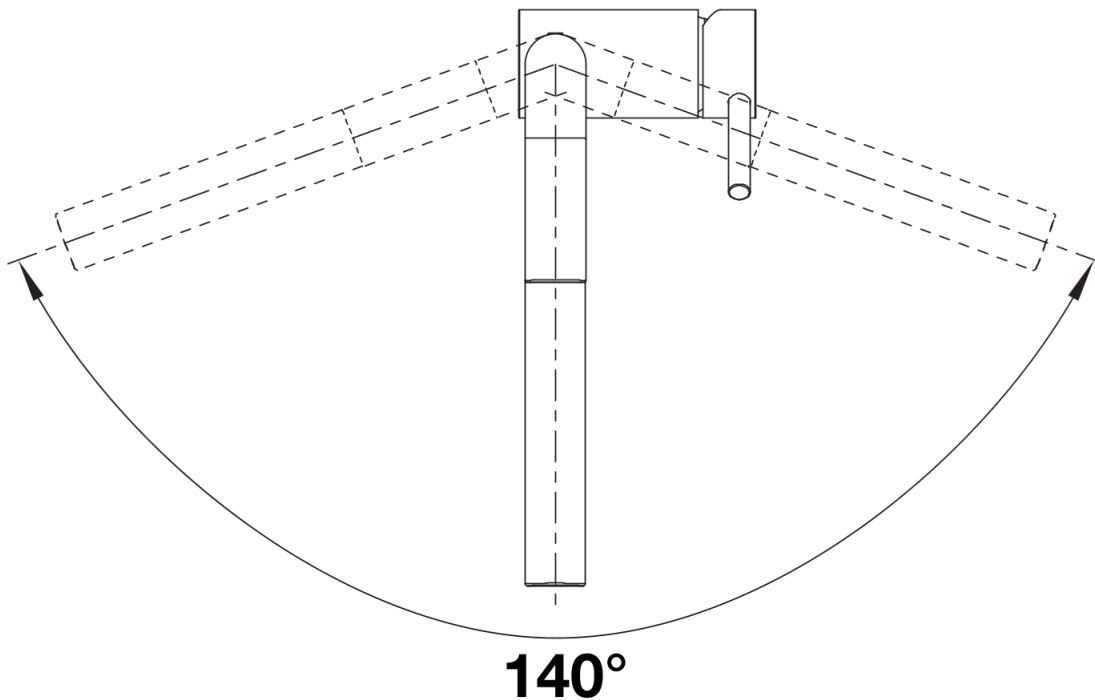

## Scope of supply

---

- Single-lever mixer tap
- 140° swivel spout for greater reach
- Ø 35 mm tap hole required
- With ceramic disk cartridge
- Metal-sheathed spray hose
- Flexible connector pipes, 700 mm long and ½" nut for particularly easy installation
- Patented jet regulator for markedly reduced scaling
- Stabilisation plate to increase the stability of the tap when fitted in stainless steel sinks
- With non-return valve and thus guaranteed against reflux in accordance with EN 1717

## Details

---

Swivel range

Side view hand gear 2D

Side view