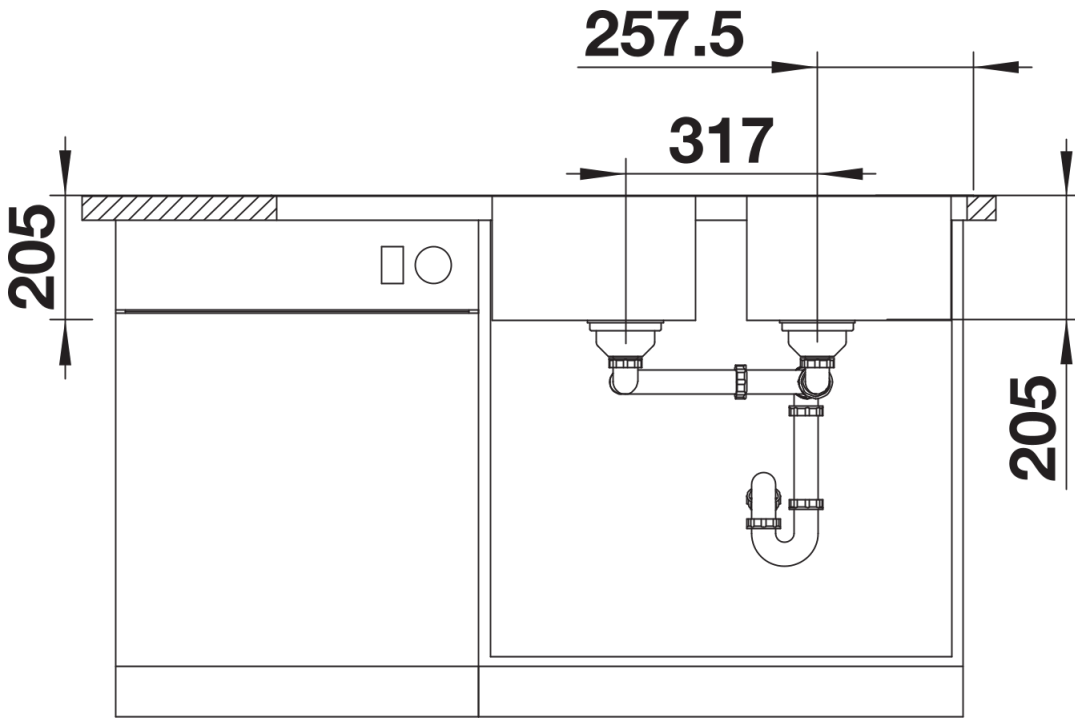

Product information sheet LEMIS 8 S-IF

Item no. 526993

Benefits

- Modern linear shape
- Maximum bowl capacity with two bowls
- Spacious tap ledge and drainer area
- Elegant IF flat-rim for flushmount and for installation from above
- Can be installed reversibly
- 3 ½" basket strainer

Scope of supply

- waste kit
- 3 1/2" basket strainer

Details

Top view

Cut-out

Front view

Side view