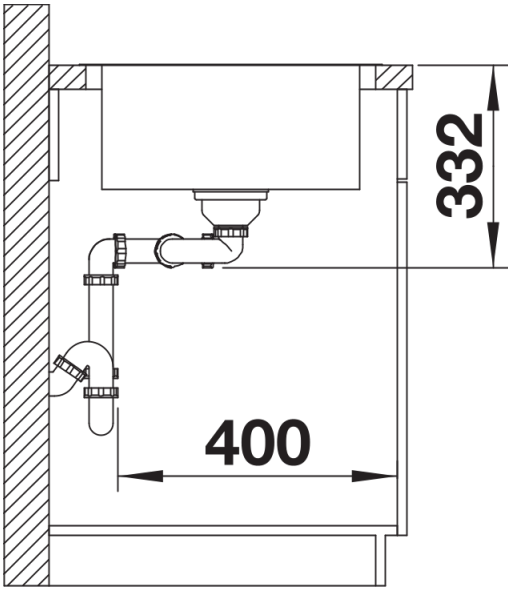

Product information sheet LEMIS 8 S-IF

Item no. 526993

Benefits

- Modern linear shape
- Maximum bowl capacity with two bowls
- Spacious tap ledge and drainer area
- Elegant IF flat-rim for flushmount and for installation from above
- Can be installed reversibly
- 3 ½" basket strainer

Scope of supply

- waste kit
- 3 1/2" basket strainer

Details

Top view

Cut-out

Front view

Side view