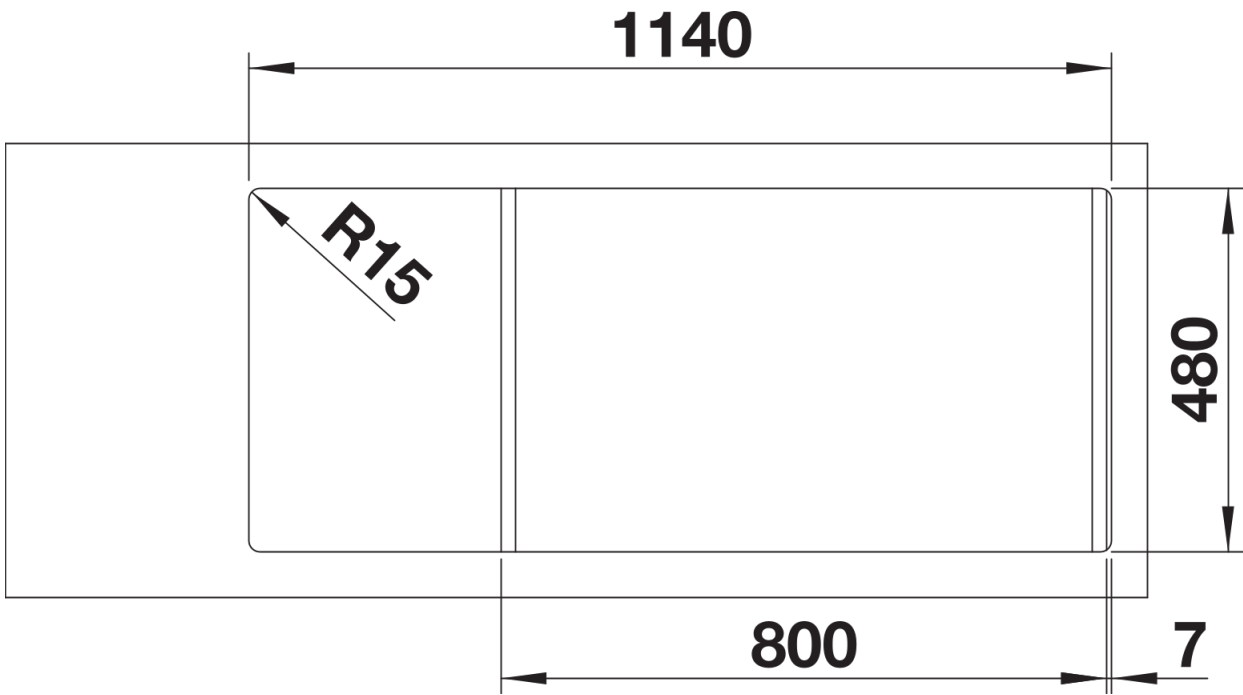

Product information sheet LEMIS 8 S-IF

Item no. 526993

Benefits

- Modern linear shape
- Maximum bowl capacity with two bowls
- Spacious tap ledge and drainer area
- Elegant IF flat-rim for flushmount and for installation from above
- Can be installed reversibly
- 3 ½" basket strainer

Scope of supply

- waste kit
- 3 1/2" basket strainer

Details

Top view

Cut-out

Front view

Side view