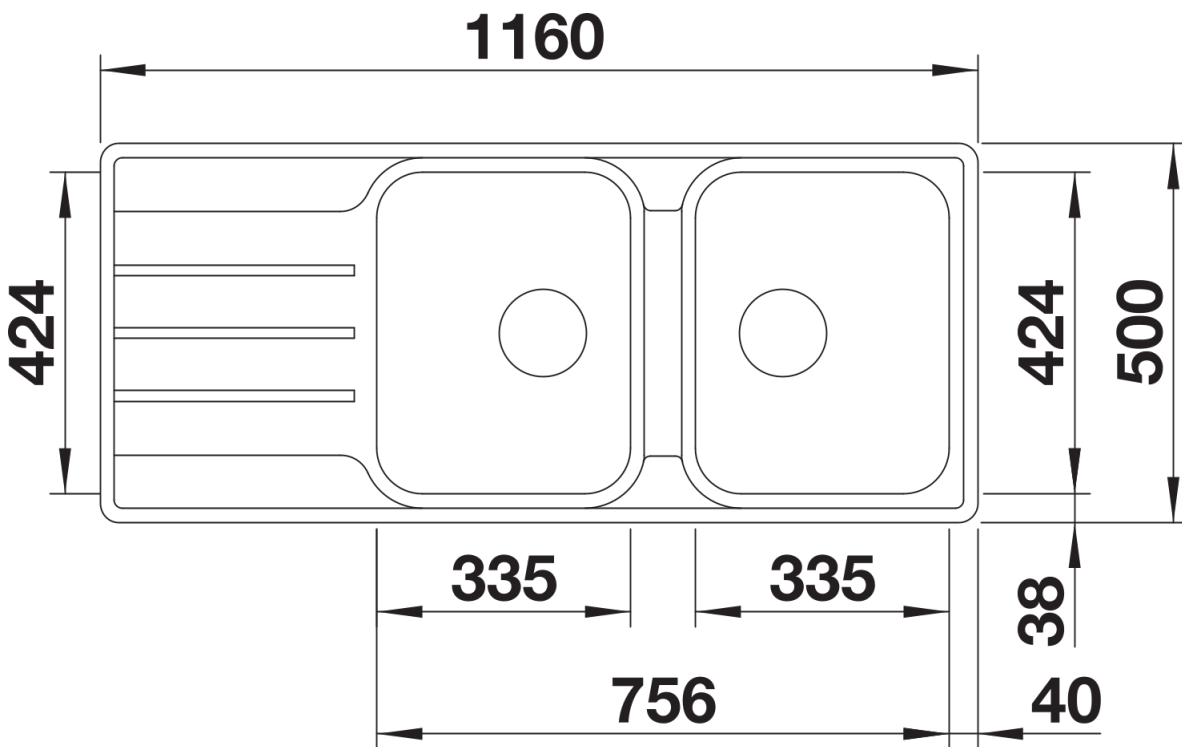

Product information sheet LEMIS 8 S-IF

Item no. 526993

Benefits

- Modern linear shape
- Maximum bowl capacity with two bowls
- Spacious tap ledge and drainer area
- Elegant IF flat-rim for flushmount and for installation from above
- Can be installed reversibly
- 3 ½" basket strainer

Scope of supply

- waste kit
- 3 1/2" basket strainer

Details

Top view

Cut-out

Front view

Side view