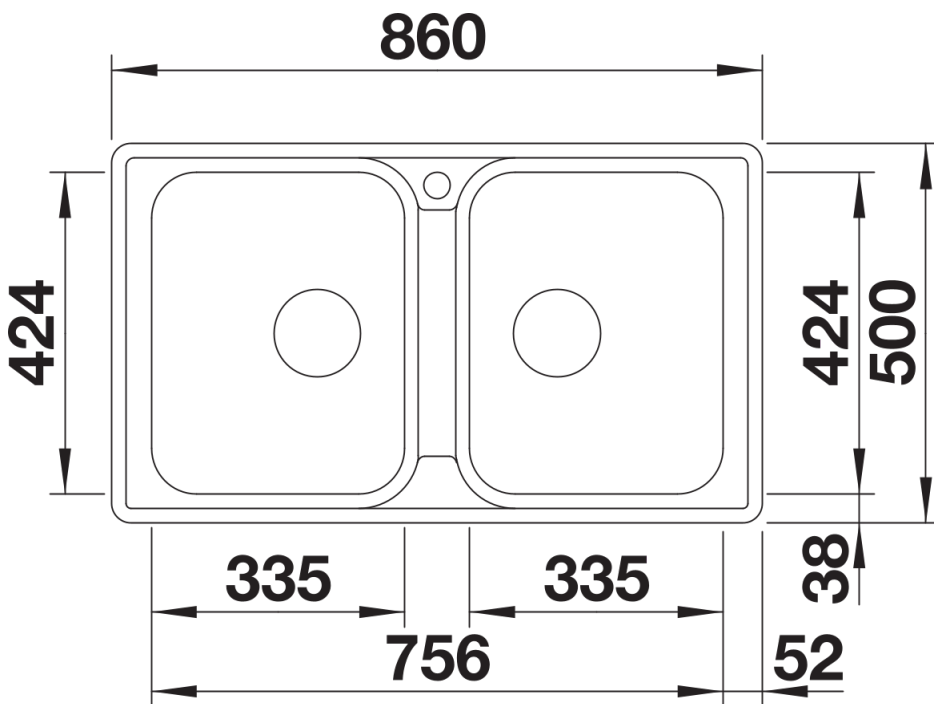

Product information sheet LEMIS 8-IF

Item no. 526991

Benefits

- Modern linear shape
- Maximum bowl capacity with two bowls
- Elegant IF flat-rim for flushmount and for installation from above
- Can be installed reversibly
- 3 ½" basket strainer

Scope of supply

- waste kit
- 3 ½" basket strainer

Details

Top view

Cut-out

Front view

Side view