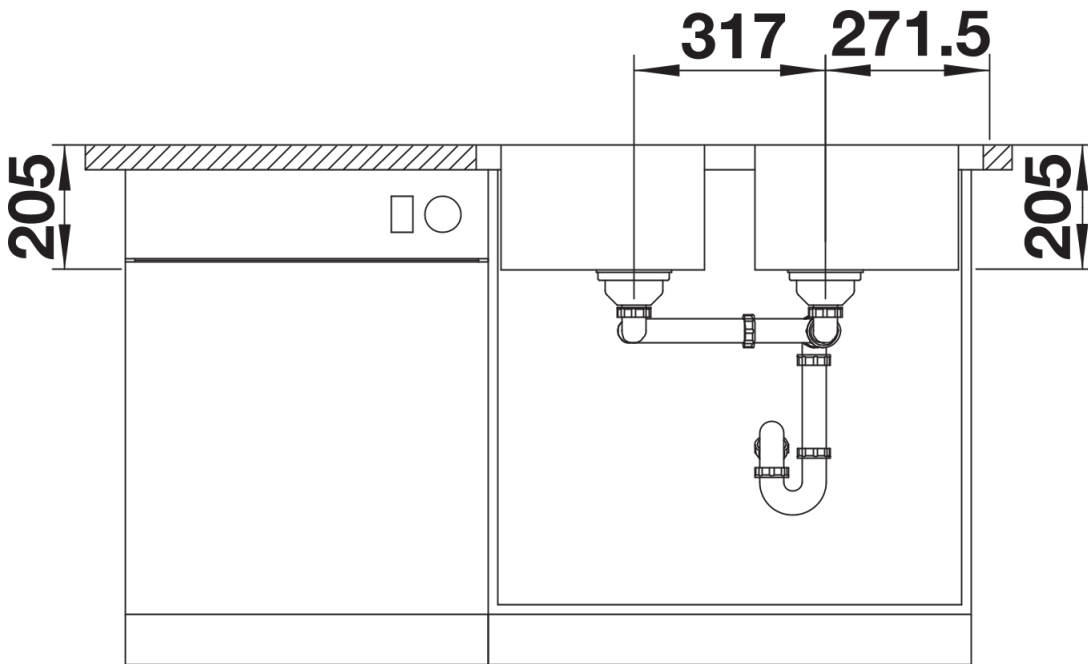

Product information sheet LEMIS 8-IF

Item no. 526991

Benefits

- Modern linear shape
- Maximum bowl capacity with two bowls
- Elegant IF flat-rim for flushmount and for installation from above
- Can be installed reversibly
- 3 ½" basket strainer

Scope of supply

- waste kit
- 3 ½" basket strainer

Details

Top view

Cut-out

Front view

Side view