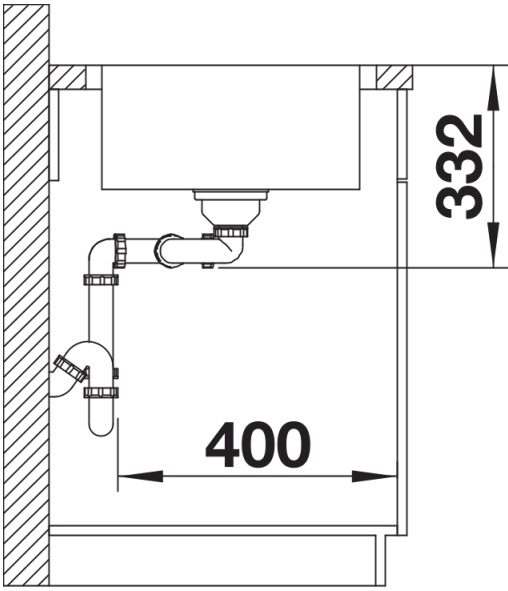

Product information sheet LEMIS 8-IF

Item no. 526991

Benefits

- Modern linear shape
- Maximum bowl capacity with two bowls
- Elegant IF flat-rim for flushmount and for installation from above
- Can be installed reversibly
- 3 ½" basket strainer

Scope of supply

- waste kit
- 3 ½" basket strainer

Details

Top view

Cut-out

Front view

Side view