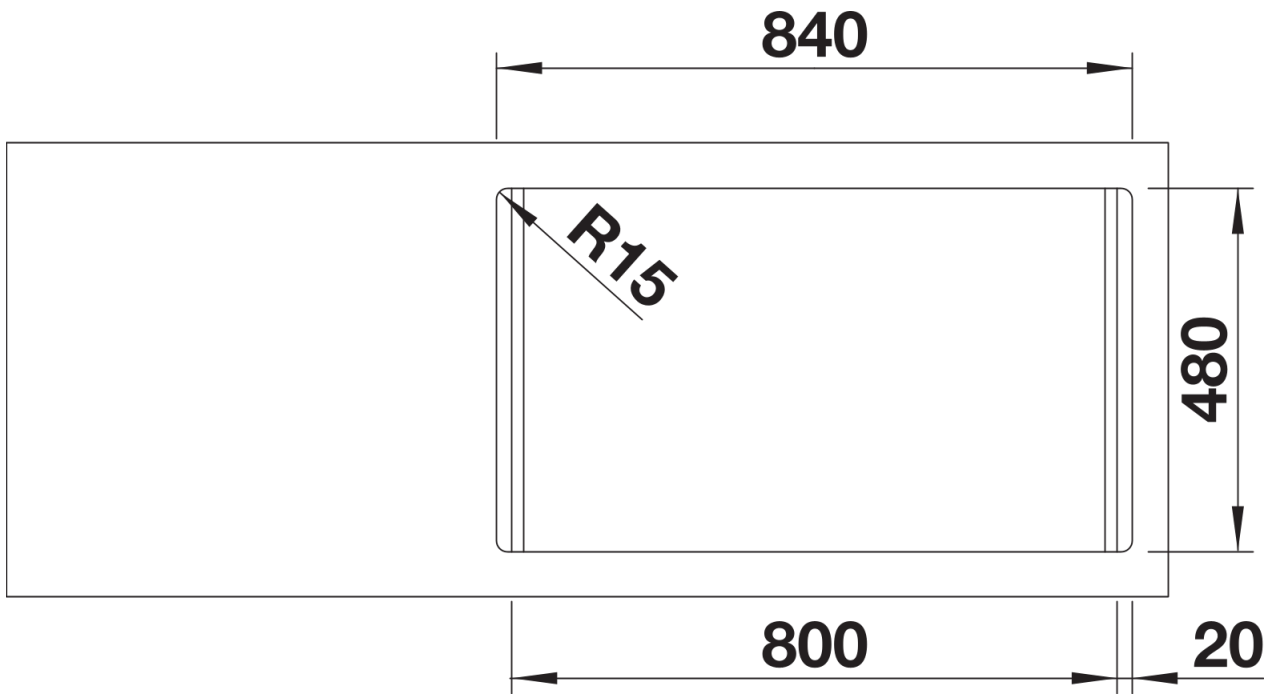

Product information sheet LEMIS 8-IF

Item no. 526991

Benefits

- Modern linear shape
- Maximum bowl capacity with two bowls
- Elegant IF flat-rim for flushmount and for installation from above
- Can be installed reversibly
- 3 ½" basket strainer

Scope of supply

- waste kit
- 3 ½" basket strainer

Details

Top view

Cut-out

Front view

Side view