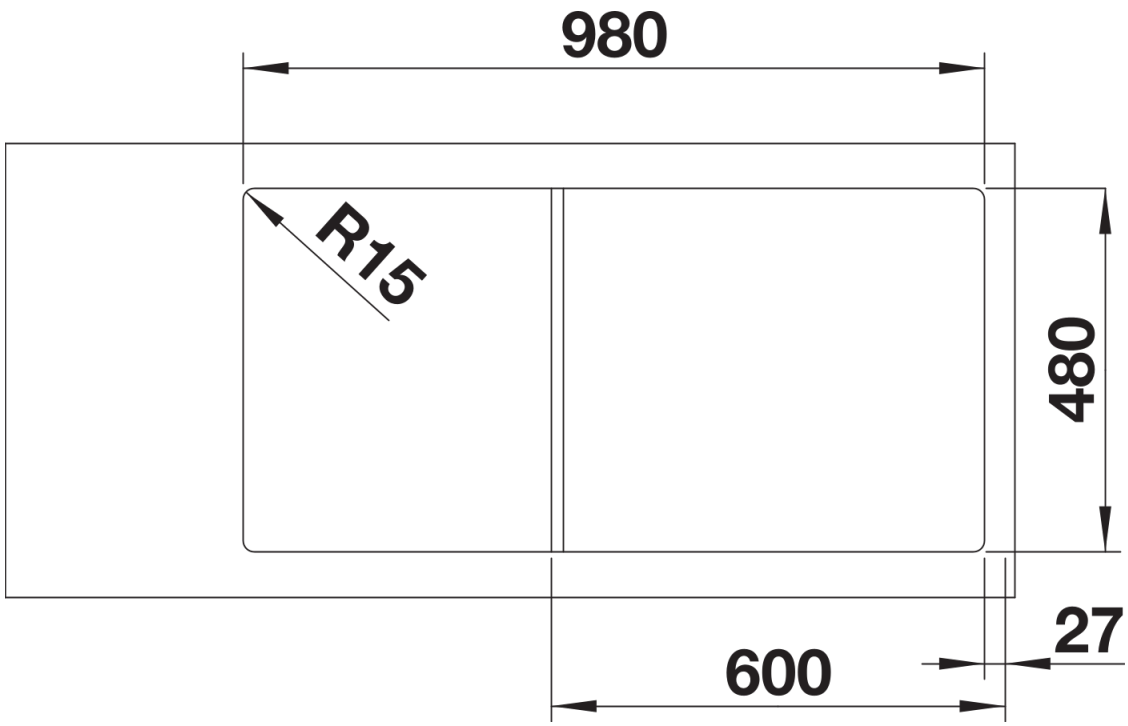

Product information sheet LEMIS XL 6 S-IF

Item no. 526994

Benefits

- Modern linear shape
- Extra-large bowl with maximum capacity
- Spacious tap ledge and drainer area
- Elegant IF flat-rim for flushmount and for installation from above
- Can be installed reversibly
- 3 ½" basket strainer

Scope of supply

- waste kit
- 3 ½" basket strainer

Details

Top view

Cut-out

Front view

Side view