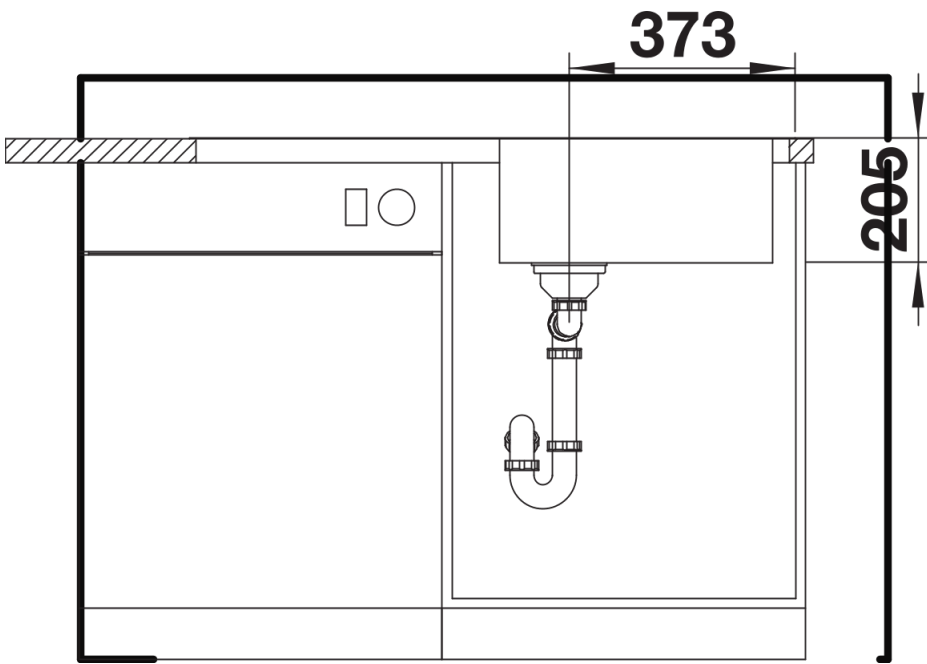

Product information sheet LEMIS XL 6 S-IF

Item no. 526994

Benefits

- Modern linear shape
- Extra-large bowl with maximum capacity
- Spacious tap ledge and drainer area
- Elegant IF flat-rim for flushmount and for installation from above
- Can be installed reversibly
- 3 ½" basket strainer

Scope of supply

- waste kit
- 3 ½" basket strainer

Details

Top view

Cut-out

Front view

Side view