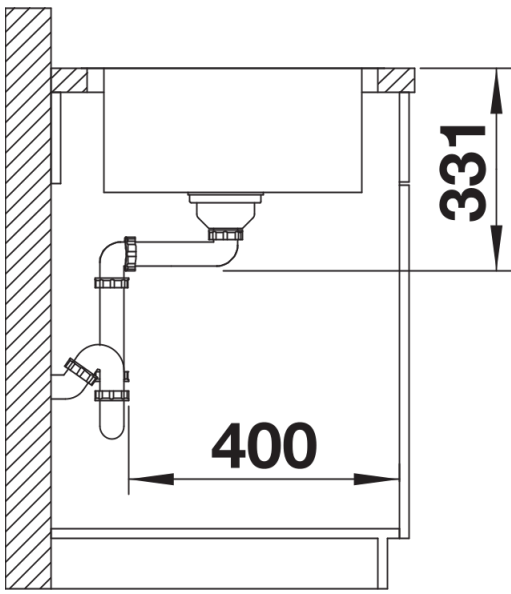

Product information sheet LEMIS XL 6 S-IF

Item no. 526994

Benefits

- Modern linear shape
- Extra-large bowl with maximum capacity
- Spacious tap ledge and drainer area
- Elegant IF flat-rim for flushmount and for installation from above
- Can be installed reversibly
- 3 ½" basket strainer

Scope of supply

- waste kit
- 3 ½" basket strainer

Details

Top view

Cut-out

Front view

Side view