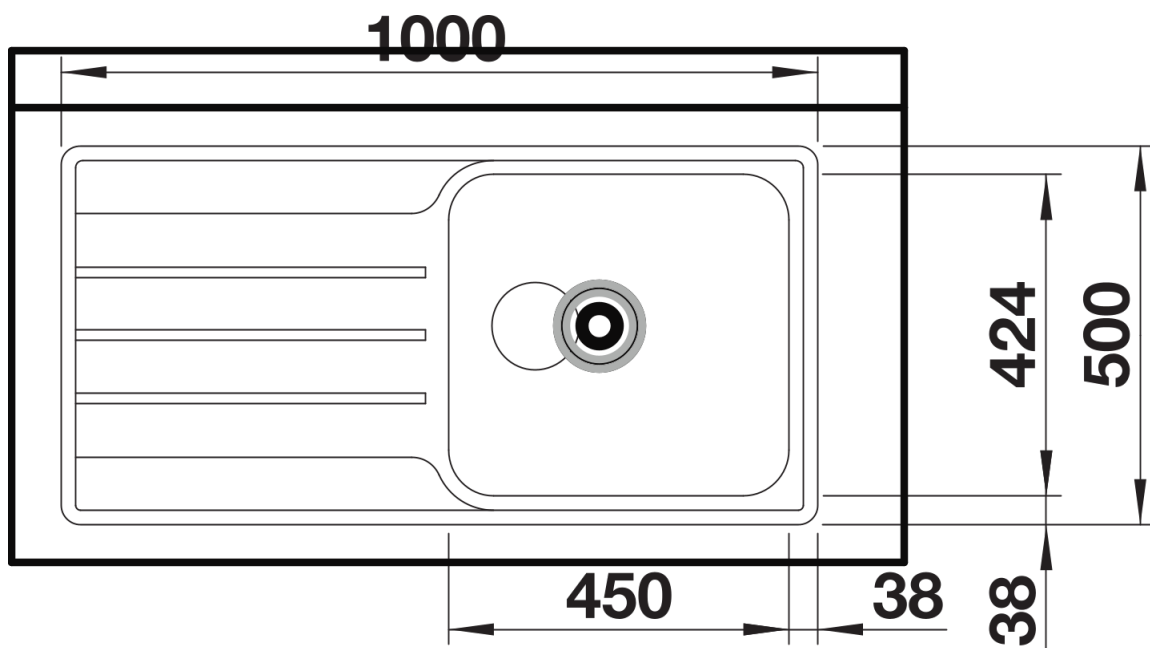

Product information sheet LEMIS XL 6 S-IF

Item no. 526994

Benefits

- Modern linear shape
- Extra-large bowl with maximum capacity
- Spacious tap ledge and drainer area
- Elegant IF flat-rim for flushmount and for installation from above
- Can be installed reversibly
- 3 ½" basket strainer

Scope of supply

- waste kit
- 3 ½" basket strainer

Details

Top view

Cut-out

Front view

Side view