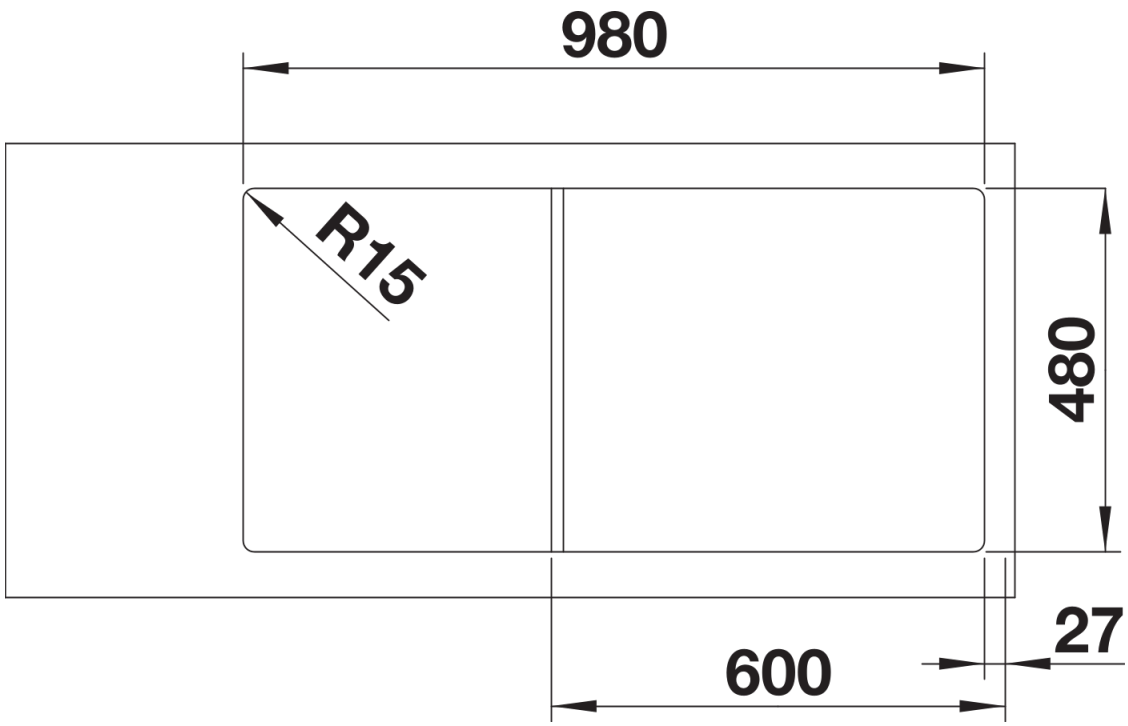

Product information sheet LEMIS XL 6 S-IF

Item no. 526995

Benefits

- Modern linear shape
- Extra-large bowl with maximum capacity
- Spacious tap ledge and drainer area
- Elegant IF flat-rim for flushmount and for installation from above
- Can be installed reversibly
- 3 ½" basket strainer

Scope of supply

- waste kit
- 3 ½" basket strainer

Details

Top view

Cut-out

Front view

Side view