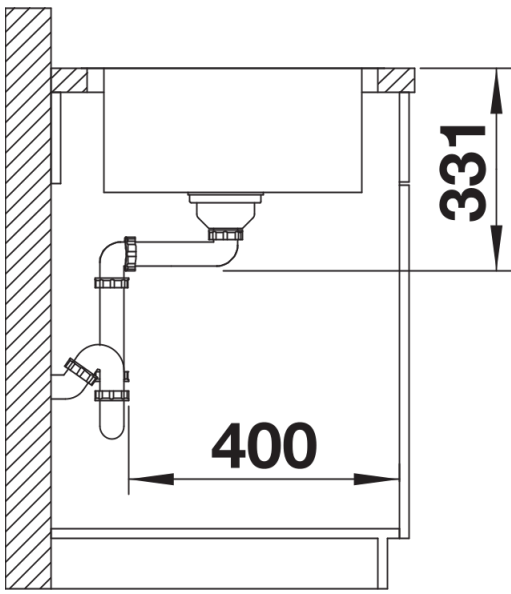

Product information sheet LEMIS XL 6 S-IF

Item no. 526995

Benefits

- Modern linear shape
- Extra-large bowl with maximum capacity
- Spacious tap ledge and drainer area
- Elegant IF flat-rim for flushmount and for installation from above
- Can be installed reversibly
- 3 ½" basket strainer

Scope of supply

- waste kit
- 3 ½" basket strainer

Details

Top view

Cut-out

Front view

Side view