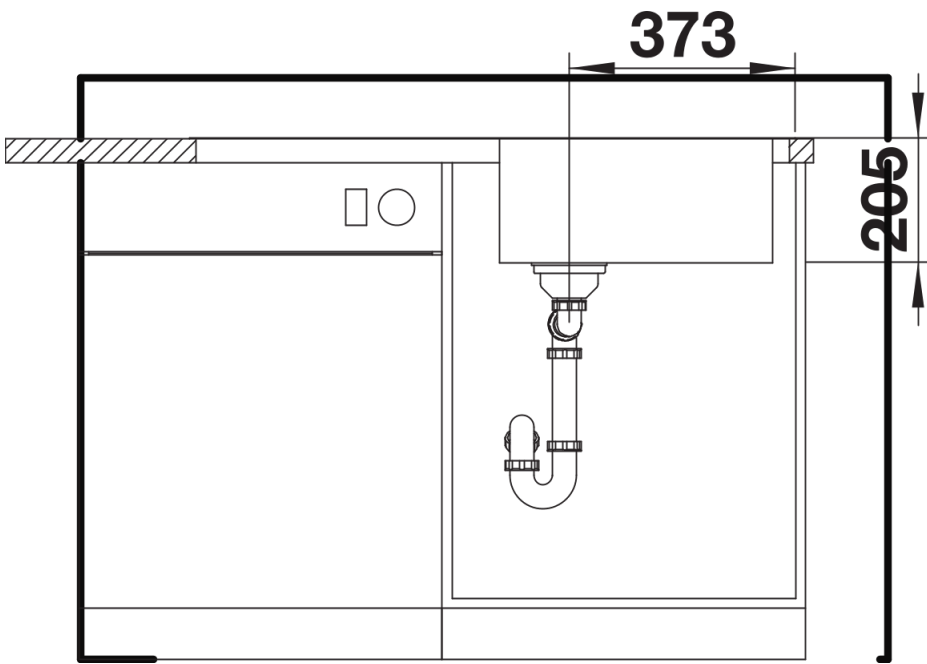

Product information sheet LEMIS XL 6 S-IF

Item no. 526995

Benefits

- Modern linear shape
- Extra-large bowl with maximum capacity
- Spacious tap ledge and drainer area
- Elegant IF flat-rim for flushmount and for installation from above
- Can be installed reversibly
- 3 ½" basket strainer

Scope of supply

- waste kit
- 3 ½" basket strainer

Details

Top view

Cut-out

Front view

Side view