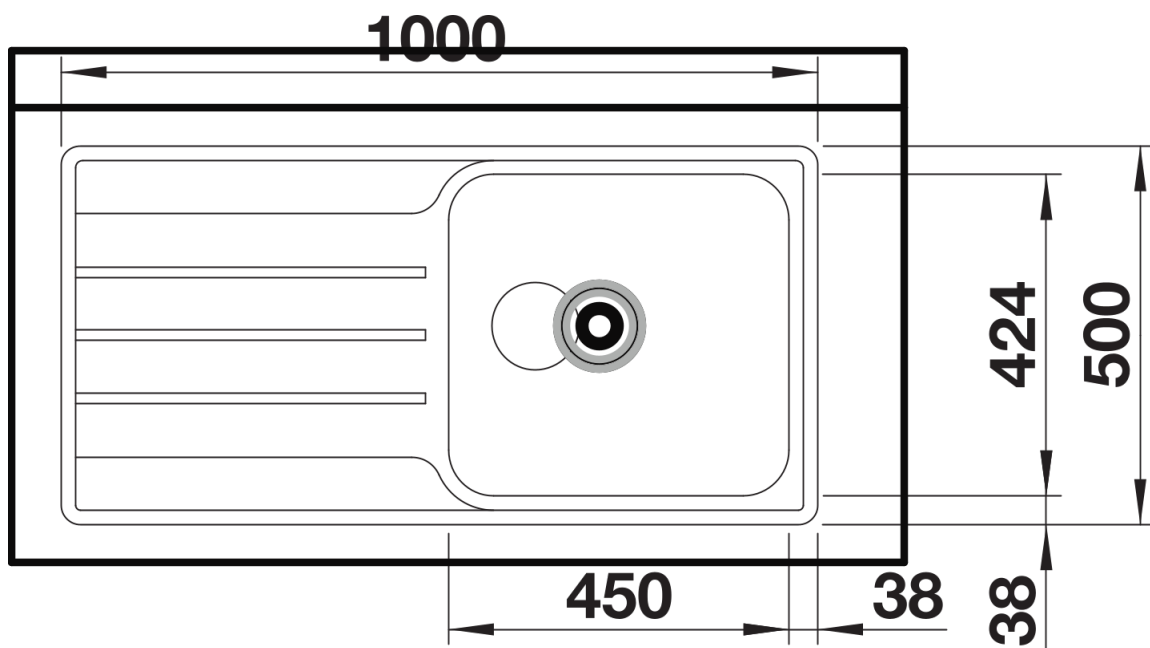

Product information sheet LEMIS XL 6 S-IF

Item no. 526995

Benefits

- Modern linear shape
- Extra-large bowl with maximum capacity
- Spacious tap ledge and drainer area
- Elegant IF flat-rim for flushmount and for installation from above
- Can be installed reversibly
- 3 ½" basket strainer

Scope of supply

- waste kit
- 3 ½" basket strainer

Details

Top view

Cut-out

Front view

Side view