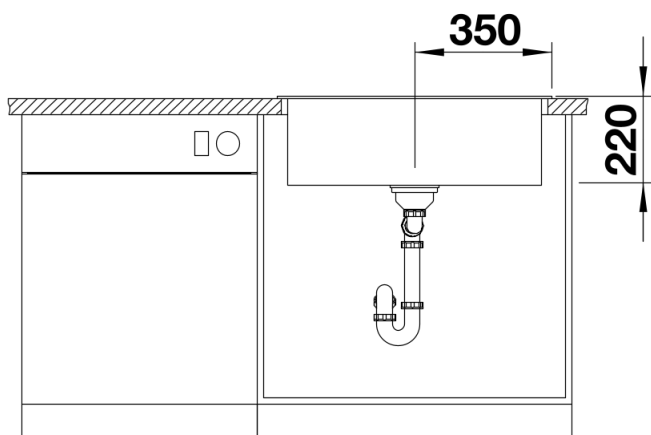

## Planning information

---

- The optional ash compound chopping board can only be placed on the edge of the bowl if the diameter of the kitchen mixer tap is less than 48 mm.

## Details

---

Top view

Cut-out

Front view

Side view