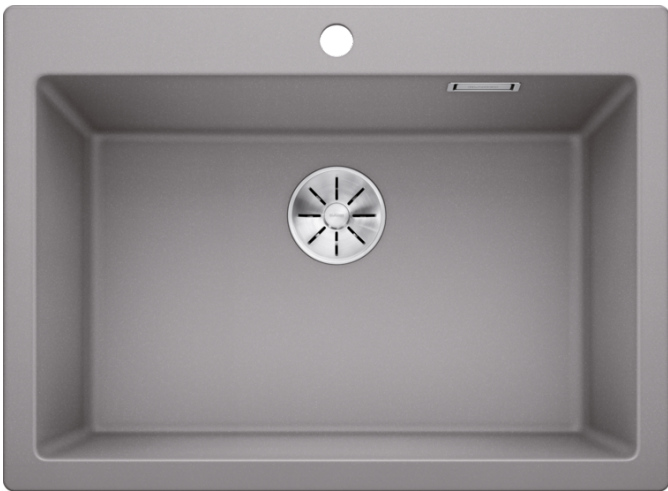

### Benefits

---

- Timelessly elegant, straight-lined design
- Single bowl with large volume thanks to particularly deep bowl
- Continuous, generous tap ledge and low-profile rim
- Easy to clean, flowing transition from the sink's rim to the tap ledge
- High-quality features with the covered C-overflow and InFino drain system – elegantly integrated and easy-care

### Colours

---

Available colours:

- black
- anthracite
- white

SILGRANIT anthracite

## Planning information

---

- The optional ash compound chopping board can only be placed on the edge of the bowl if the diameter of the kitchen mixer tap is less than 48 mm.