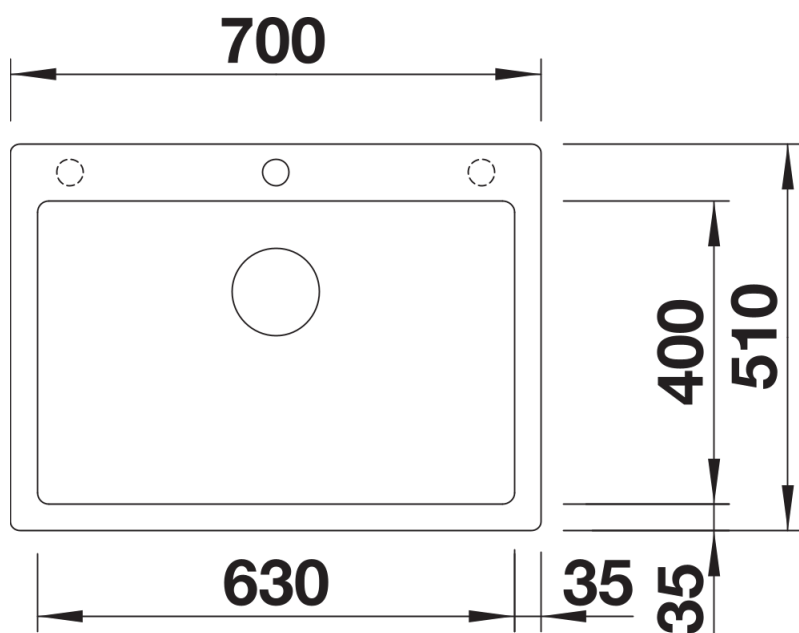

## Planning information

---

- The optional ash compound chopping board can only be placed on the edge of the bowl if the diameter of the kitchen mixer tap is less than 48 mm.

## Details

---

Top view

Cut-out

Front view

Side view