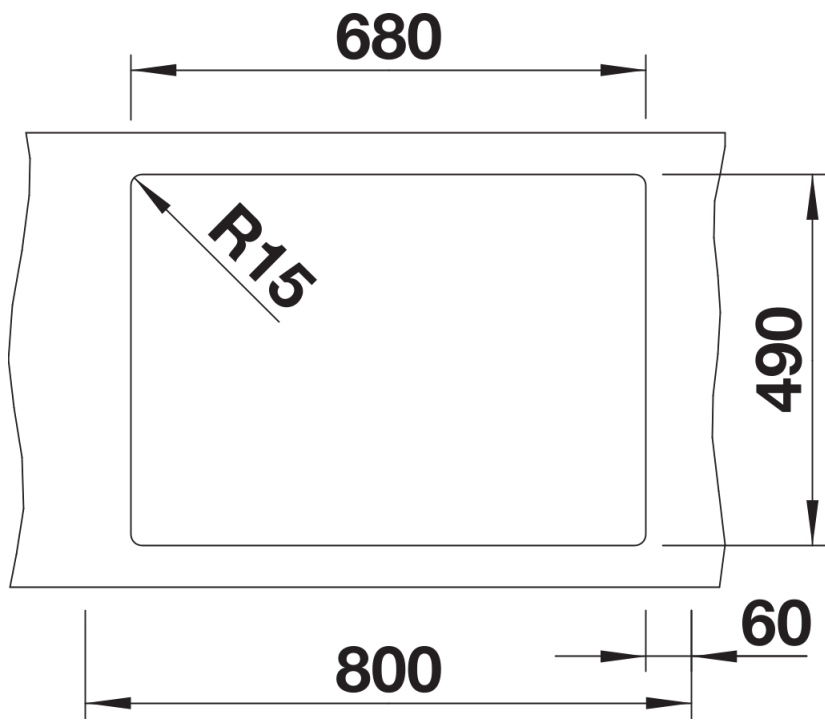

## Planning information

---

- The optional ash compound chopping board can only be placed on the edge of the bowl if the diameter of the kitchen mixer tap is less than 48 mm.

## Scope of supply

---

- waste kit
- 3 ½" InFino basket strainer

## Details

---

Top view

Cut-out

Front view

Side view