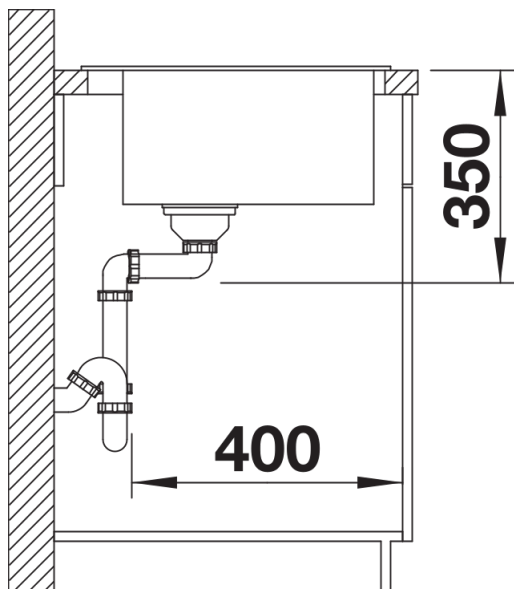

## Planning information

---

- The optional ash compound chopping board can only be placed on the edge of the bowl if the diameter of the kitchen mixer tap is less than 48 mm.

## Scope of supply

---

- waste kit
- 3 ½" InFino basket strainer

## Details

---

Top view

Cut-out

Front view

Side view