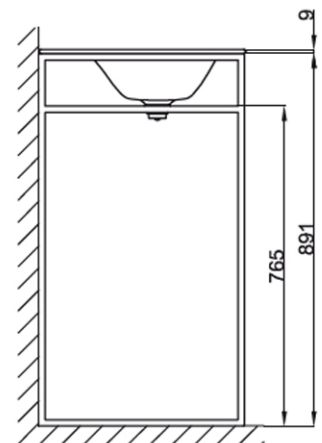

BETTE

Lux Shape 800 Freestanding Basin

Glossy Black | 1 Tap Hole

Product Image

Product Details

SKU:	A171HLW1BBXXX
Brand:	Bette
Range:	Lux Shape
Warranty:	30 Years
Product Width:	800 mm
Product Depth:	495 mm
WELS:	N/A

Note: All dimensions are in millimetres and are subject to normal manufacturing variations. Always use the physical product measurements for cut-outs and rough-ins as the technical details shown may differ from the actual product. Use acetic cured silicone sealant. Do not use epoxy type adhesives. Clean with damp cloth. Do not use abrasive cleaners, liquids or pastes.