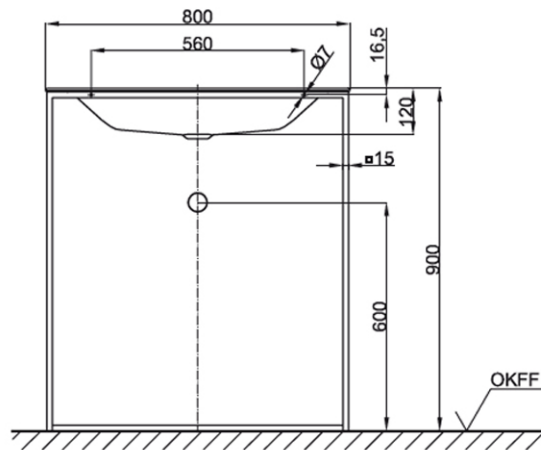

BETTE

Lux Shape 800 Freestanding Basin

Glossy Black | 1 Tap Hole

Product Image

Product Details

SKU:	A171HLW1BBXXX
Brand:	Bette
Range:	Lux Shape
Warranty:	30 Years
Product Width:	800 mm
Product Depth:	495 mm
WELS:	N/A

Note: All dimensions are in millimetres and are subject to normal manufacturing variations. Always use the physical product measurements for cut-outs and rough-ins as the technical details shown may differ from the actual product. Use acetic cured silicone sealant. Do not use epoxy type adhesives. Clean with damp cloth. Do not use abrasive cleaners, liquids or pastes.