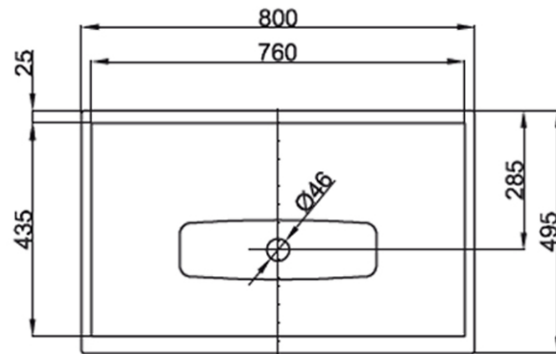

BETTE

Lux Shape 800 Freestanding Basin

Glossy Black | 1 Tap Hole

Product Image

Product Details

SKU:	A171HLW1BBXXX
Brand:	Bette
Range:	Lux Shape
Warranty:	30 Years
Product Width:	800 mm
Product Depth:	495 mm
WELS:	N/A

Note: All dimensions are in millimetres and are subject to normal manufacturing variations. Always use the physical product measurements for cut-outs and rough-ins as the technical details shown may differ from the actual product. Use acetic cured silicone sealant. Do not use epoxy type adhesives. Clean with damp cloth. Do not use abrasive cleaners, liquids or pastes.