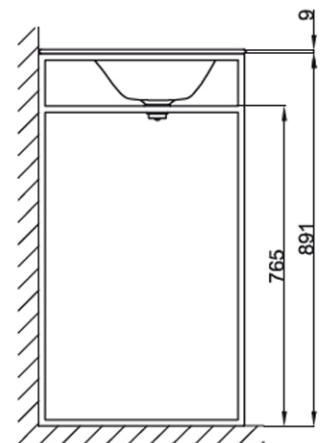

# Lux Shape 800 Freestanding Basin

1 Tap Hole

**Product Image**

**Product Details**

<b>SKU:</b>	<b>A171HLW1BXXX</b>
Brand:	Bette
Range:	Lux Shape
Warranty:	30 Years
Product Width:	800 mm
Product Depth:	495 mm
WELS:	N/A

**Technical Specification**

*Note: All dimensions are in millimetres and are subject to normal manufacturing variations. Always use the physical product measurements for cut-outs and rough-ins as the technical details shown may differ from the actual product. Use acetic cured silicone sealant. Do not use epoxy type adhesives. Clean with damp cloth. Do not use abrasive cleaners, liquids or pastes.*