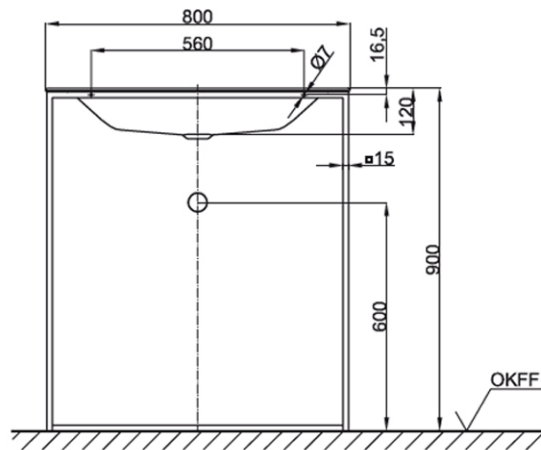

# Lux Shape 800 Freestanding Basin

1 Tap Hole

**Product Image**

**Product Details**

<b>SKU:</b>	<b>A171HLW1BXXX</b>
Brand:	Bette
Range:	Lux Shape
Warranty:	30 Years
Product Width:	800 mm
Product Depth:	495 mm
WELS:	N/A

**Technical Specification**

*Note: All dimensions are in millimetres and are subject to normal manufacturing variations. Always use the physical product measurements for cut-outs and rough-ins as the technical details shown may differ from the actual product. Use acetic cured silicone sealant. Do not use epoxy type adhesives. Clean with damp cloth. Do not use abrasive cleaners, liquids or pastes.*