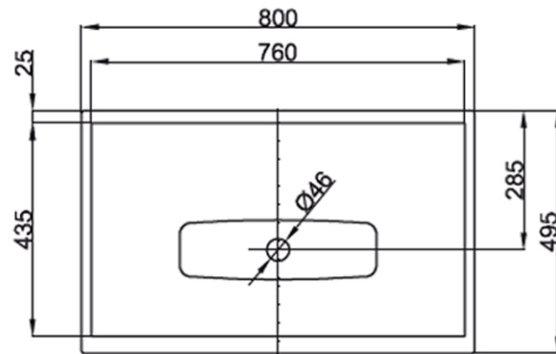

# Lux Shape 800 Freestanding Basin

1 Tap Hole

**Product Image**

**Product Details**

<b>SKU:</b>	<b>A171HLW1BXXX</b>
Brand:	Bette
Range:	Lux Shape
Warranty:	30 Years
Product Width:	800 mm
Product Depth:	495 mm
WELS:	N/A

**Technical Specification**

*Note: All dimensions are in millimetres and are subject to normal manufacturing variations. Always use the physical product measurements for cut-outs and rough-ins as the technical details shown may differ from the actual product. Use acetic cured silicone sealant. Do not use epoxy type adhesives. Clean with damp cloth. Do not use abrasive cleaners, liquids or pastes.*