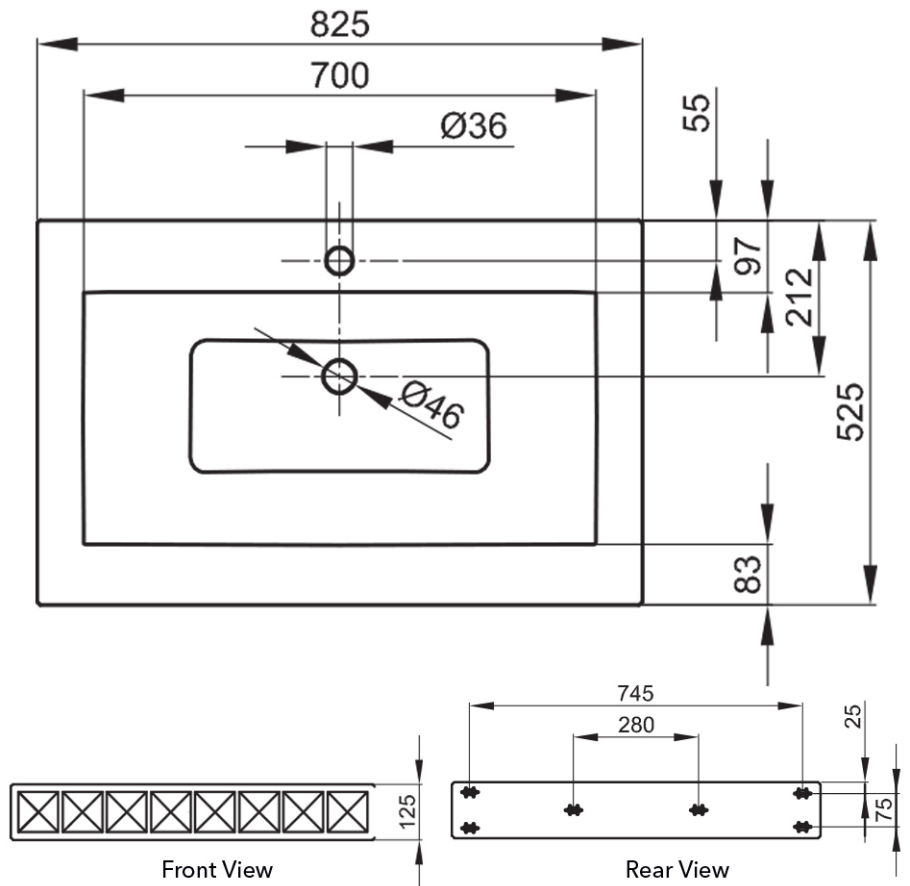

BETTE

Loft 825 Wall Hung 1 Row Basin

1 Tap Hole

Product Image

Product Details

SKU:	A230-000SWV1AHLW1
Brand:	Bette
Range:	Loft
Warranty:	30 Years
Product Width:	825 mm
Product Depth:	525 mm
WELS:	N/A

Additional Features

Required Product

Recommended Products

Additional Notes

* Made from long-lasting titanium steel

Technical Specification

Note: All dimensions are in millimetres and are subject to normal manufacturing variations. Always use the physical product measurements for cut-outs and rough-ins as the technical details shown may differ from the actual product. Use acetic cured silicone sealant. Do not use epoxy type adhesives. Clean with damp cloth. Do not use abrasive cleaners, liquids or pastes.