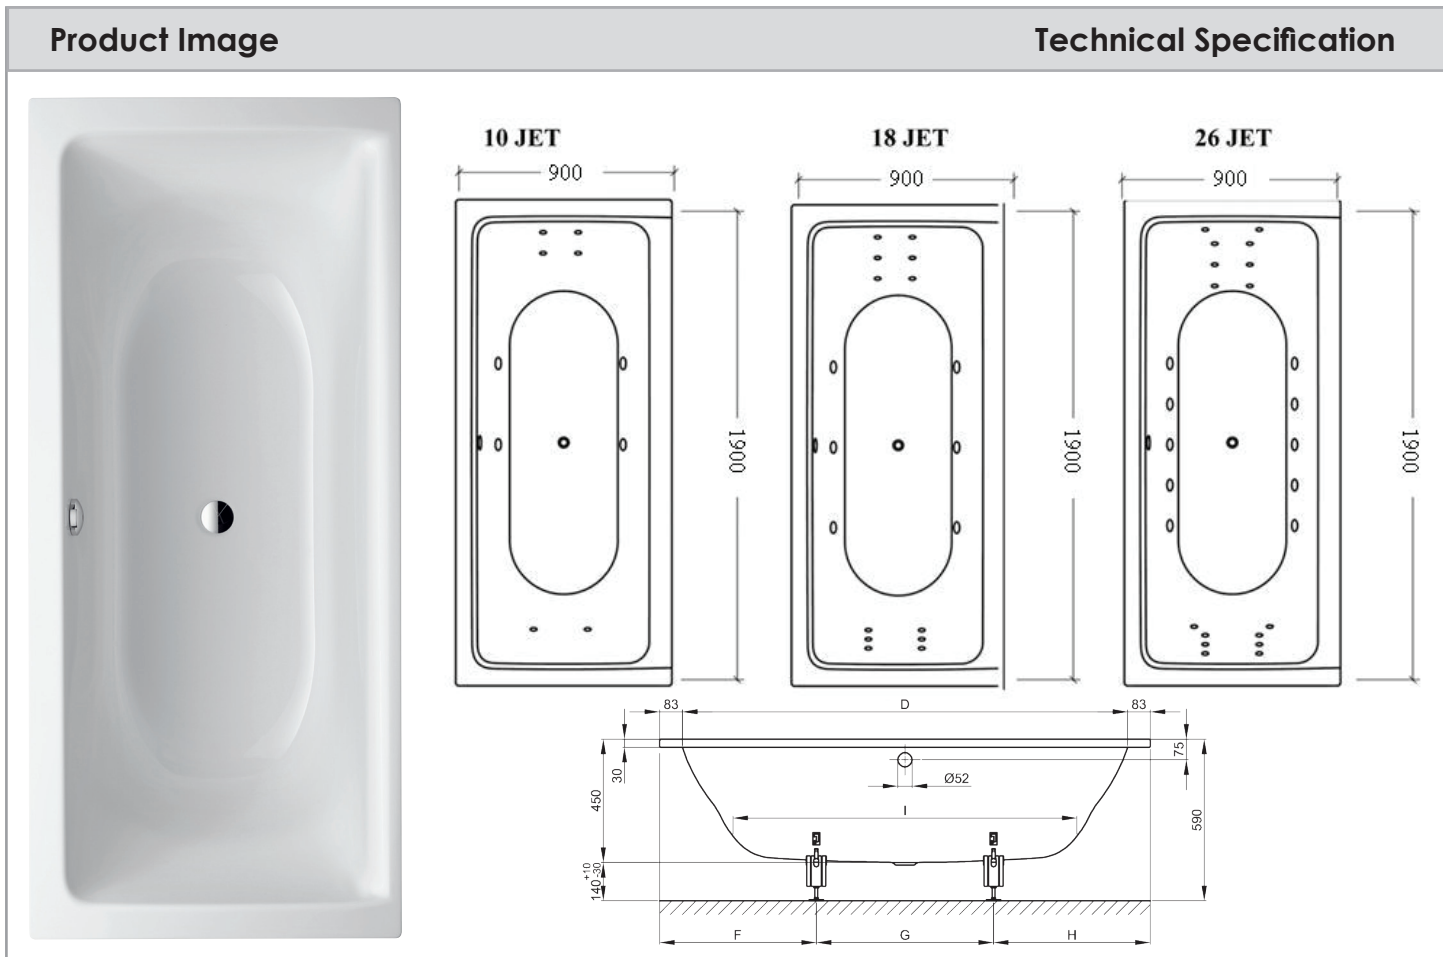

BETTE

BETTEFREE 1900 WHIRLPOOL BATH

Description	
BetteFree 1900 Whirlpool Bath	
WB6831	Bath
WB6831WFB	Bath with Bath Filler
Whirlpool Systems (add to bath)	
Bette 10Jw/pool sys	10 Jet Whirlpool System
Bette 18Jw/pool sys	18 Jet Whirlpool System
Bette 26Jw/pool sys	26 Jet Whirlpool System

Additional Information	
Available options:	
B23-1500	Bath Feet
Bette-MLED01	LED Multi Light
ARO/SAN-system	Aromatherapy/ Sanitising System
1850-1-5	Heater - All Models (requires 15amp power)
<ul style="list-style-type: none"> • Includes Tiling Lip & Overflow Waste • Bath Filler Factory Fitted to Whirlpool 	