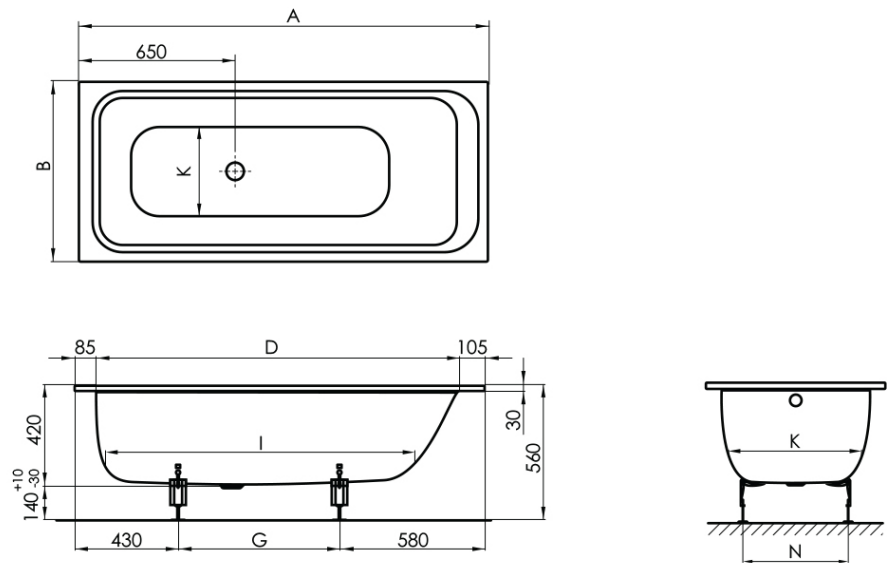

BETTE

BetteSelect 1800 Drop In Bath

No Overflow

Product Image

Shown with chrome waste.

Product Details

Code: B3413B
Brand: Bette
Range: BetteSelect
Warranty: *
Product Length: N/A
Product Width: N/A
Product Height: N/A
 litre Capacity:

Additional Features

Technical Specification

Dimensions	A	B	D	G	I	K	N
150 x 70 x 42 cm	1500	700	1310	490	1099	498	405
160 x 70 x 42 cm	1600	700	1410	590	1199	498	405
170 x 75 x 42 cm	1700	750	1510	690	1299	548	455
180 x 80 x 42 cm	1800	800	1610	790	1399	598	505

*Please visit argentaust.com.au/warranty to view the full warranty

Note: All dimensions are in millimetres and are subject to normal manufacturing variations. Always use the physical product measurements for cut-outs and rough-ins as the technical details shown may differ from the actual product. Use acetic cured silicone sealant. Do not use epoxy type adhesives. Clean with damp cloth. Do not use abrasive cleaners, liquids or pastes.