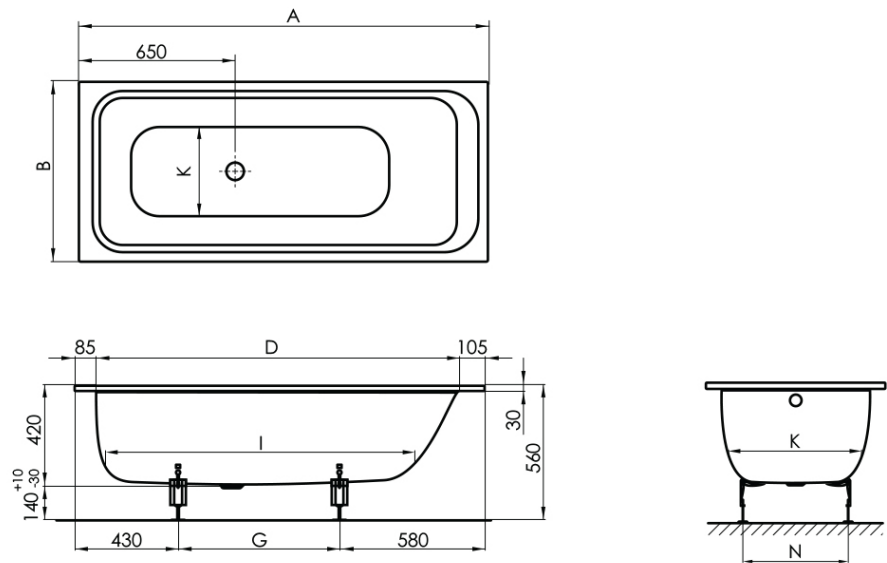

Additional Features

Technical Specification