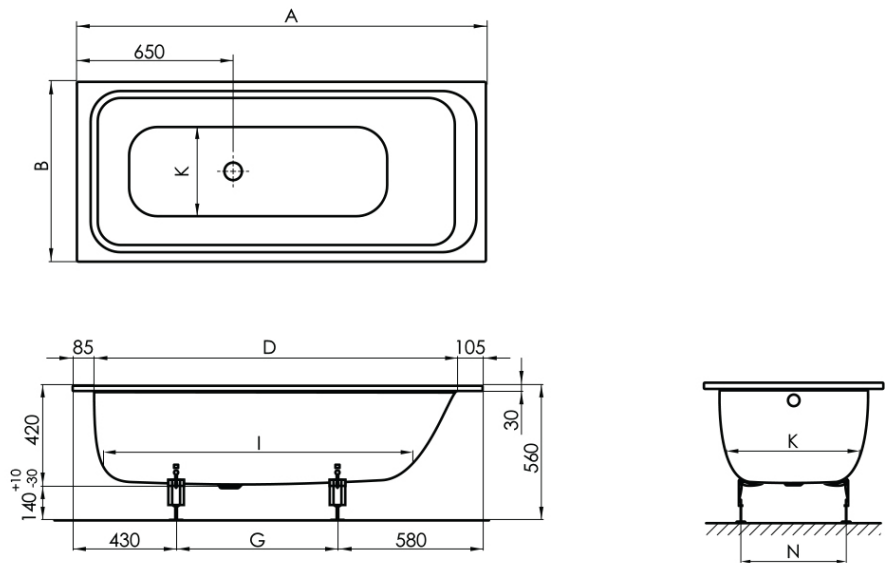

Additional Features

Technical Specification