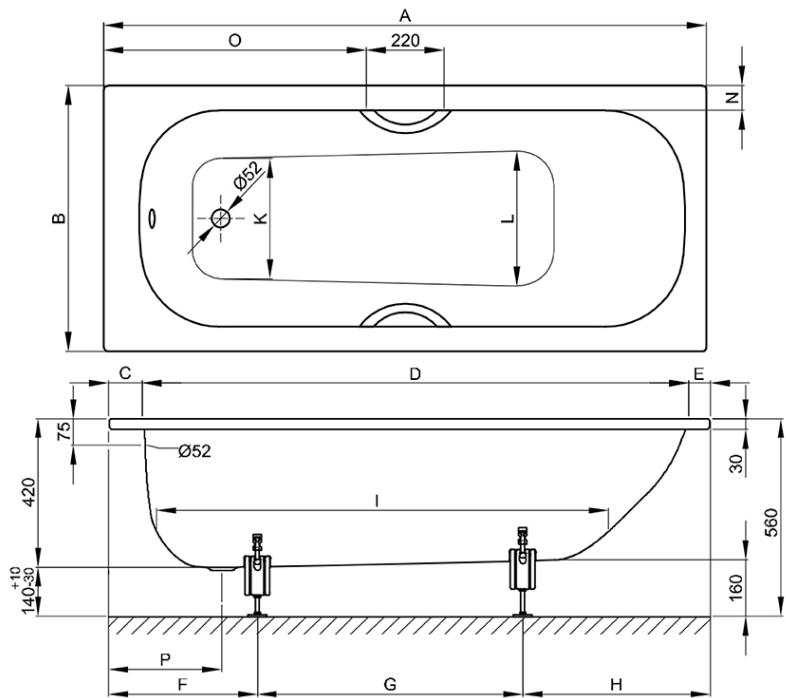

BETTE

BetteForm 1800 Drop In Bath

White Overflow | Bath Filler

Product Image

Shown with chrome waste and overflow. Bath filler not shown.

Product Details

SKU:	B2950WWFB
Brand:	Bette
Range:	Form
Warranty:	30 Years
Product Length:	1800 mm
Product Width:	800 mm
Product Height:	420 mm
Litre Capacity:	147 L

Additional Features

Technical Specification

Required Product

Recommended Products

Additional Notes

* B23-1500 Bette Universal Bath Feet

Dimensions

article no.	dimensions in mm	A	B	C	D	E	F	G	H
2950	1800 x 800 x 420	1800	800	100	1635	65	430	790	580
		H	I	K	L	N	O	P	volume*
		580	1360	510	520	65	790	320	147 litre

Note: All dimensions are in millimetres and are subject to normal manufacturing variations. Always use the physical product measurements for cut-outs and rough-ins as the technical details shown may differ from the actual product. Use acetic cured silicone sealant. Do not use epoxy type adhesives. Clean with damp cloth. Do not use abrasive cleaners, liquids or pastes.