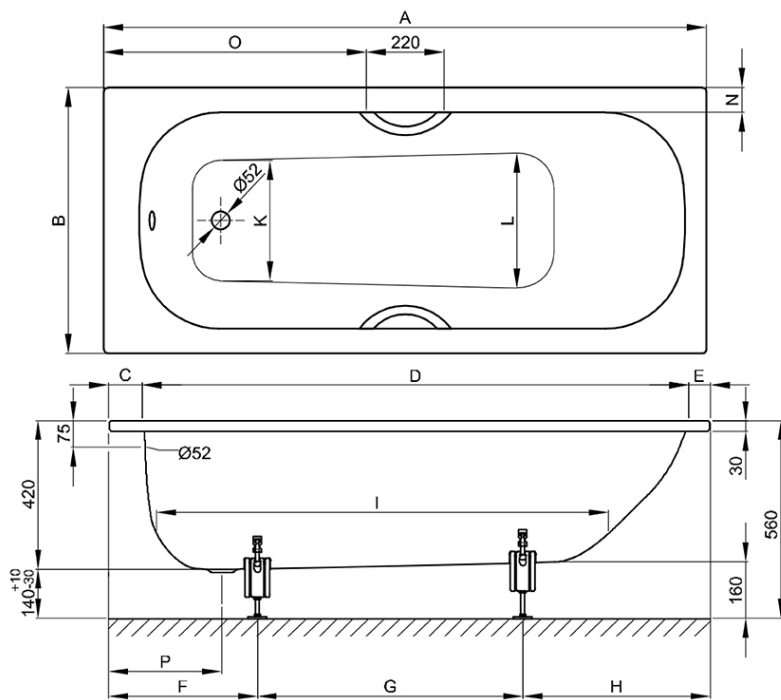

BETTE

BetteForm 1700 Drop In Bath

White Overflow

Product Image

Shown with chrome waste and overflow

Product Details

SKU: B2945WWOB
Brand: Bette
Range: Form
Warranty: 30 Years
Product Length: 1700 mm
Product Width: 700 mm
Product Height: 420 mm
Litre Capacity: 118 L

Additional Features

Required Product

Recommended Products

Additional Notes

* B23-1500 Bette Universal Bath Feet

Technical Specification

Dimensions

article no.	dimensions in mm	A	B	C	D	E	F	G	H
2945	1700 x 700 x 420	1700	700	100	1530	70	420	700	580
		H	I	K	L	N	O	P	volume*
		580	1265	450	475	65	740	320	118 litre

Note: All dimensions are in millimetres and are subject to normal manufacturing variations. Always use the physical product measurements for cut-outs and rough-ins as the technical details shown may differ from the actual product. Use acetic cured silicone sealant. Do not use epoxy type adhesives. Clean with damp cloth. Do not use abrasive cleaners, liquids or pastes.