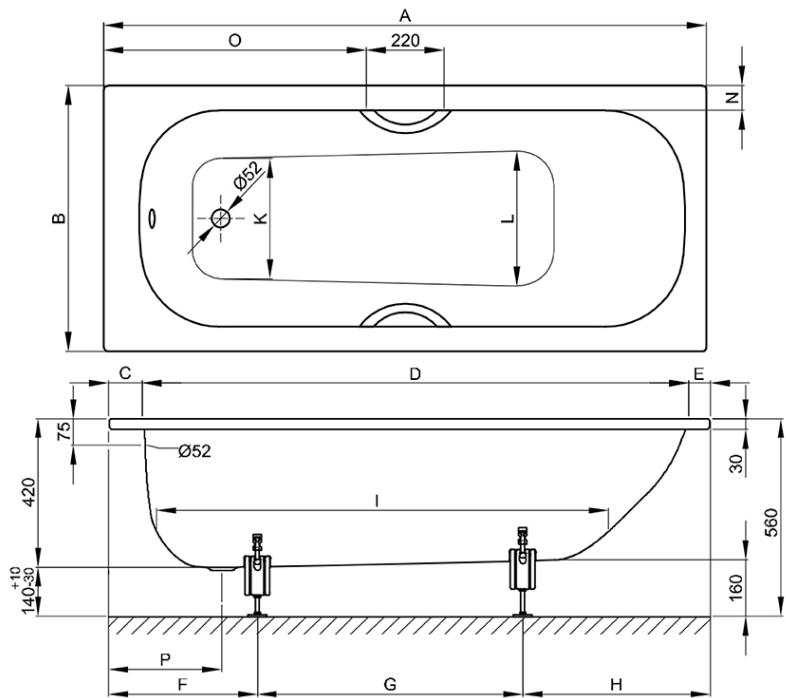

BETTE

BetteForm 1600 Drop In Bath

Overflow | Bath Filler

Product Image

Shown with chrome waste and overflow. Bath filler not shown.

Product Details

SKU:	B2942WFB
Brand:	Bette
Range:	Form
Warranty:	30 Years
Product Length:	1600 mm
Product Width:	700 mm
Product Height:	420 mm
Litre Capacity:	103 L

Additional Features

Technical Specification

Required Product

Recommended Products

Additional Notes

* B23-1500 Bette Universal Bath Feet

Dimensions

article no.	dimensions in mm	A	B	C	D	E	F	G	H
2942	1600 x 700 x 420	1600	700	100	1430	70	400	620	580
		H	I	K	L	N	O	P	volume*
		580	1155	450	470	65	690	320	103 litre

Note: All dimensions are in millimetres and are subject to normal manufacturing variations. Always use the physical product measurements for cut-outs and rough-ins as the technical details shown may differ from the actual product. Use acetic cured silicone sealant. Do not use epoxy type adhesives. Clean with damp cloth. Do not use abrasive cleaners, liquids or pastes.