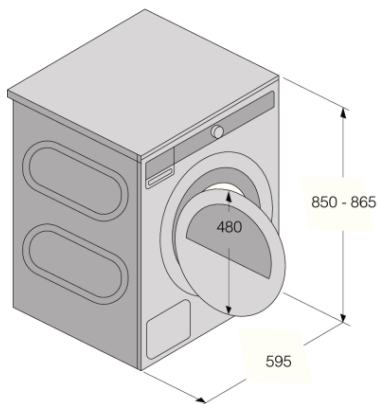

T410HD.W.AU

Heat pump dryer

General description

T410HD.W.AU
Product line: Logic
Installation type: Freestanding
Capacity: 10 kg
Number of programs: 14
Type of dryer: Heat pump dryer
Display type: LCD display
Anticrease
Available colour: White

Construction & Performance

- Long lasting stainless steel drum
- Durable brushless motor
- Heat pump
- Sensor and time controlled drying
- Drum volume: 145 l
- Butterfly drying system

Use & Flexibility

- Water container: 6 l
- Auto programs
- Removable filter
- Door diameter: 34 cm
- Door opening angle: 180 °
- Anticrease
- Time setting
- Humidity sensor
- Drum illumination: Yes

Technical data

- Noise level: 65 dB(A)re 1 pW
- Energy stars: 9
- Power consumption in left-on mode: 0,3 W
- Power consumption off mode: 0,3 W

- Estimated yearly energy consumption: 140 kWh
- Grounded plug
- AU plug
- Connection rating: 700 W
- Number of phases: 1
- Current: 10 amp
- Frequency: 50 Hz
- Net weight: 60 kg
- Yes
- Yes

Dimensions

- Product dimensions (HxWxD): 85 × 59,5 × 76,9 cm
- Depth with door open: 1165 mm
- Length electrical cord: 2,1 m

Logistic information

- Dimensions of packed product (HxWxD): 92 × 64 × 83,8 cm
- Gross weight: 64,6 kg
- Product code: 594943
- EAN code: 3838782024542