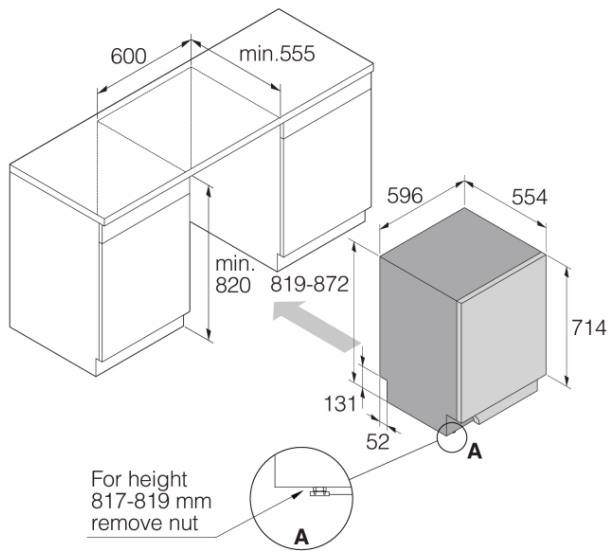

Safety & Maintenance

- Aqua Safe™
- Kid Safe™ - panel
- Rinse-aid indication: Notification in display

Technical data

- 3/4" Cold water connection
 - Max. temperature of inflow water: 70 °C
 - Noise level: 40 dB(A)re 1 pW
 - Total cycle time of reference program (min): 178 min
 - Estimated yearly energy consumption: 216 kWh
 - Energy consumption reference program: 0,57 kWh
 - Energy stars: 4,5
 - Water stars: 6
 - Water consumption: 10,6 l
 - Consumption in standby mode: 0,77 W
 - Plug type: Australia
 - Connection rating: 2000 W
 - Number of phases: 1
 - Current: 10 amp
 - Frequency: 50 Hz
 - Required inlet water pressure: 0,03-1 MPa
 - Net weight: 40,5 kg
-

Dimensions

- Width: 596 mm
 - Height: 819 mm
 - Depth: 554 mm
 - Maximum product height: 872 mm
 - Length electrical cord: 1730 mm
 - Depth with door open: 1191 mm
 - Length inlet hose: 163 cm
 - Length outlet hose: 200 cm
-

Logistic information

- Packaging width: 640 mm
 - Packaging height: 890 mm
 - Packaging depth: 680 mm
 - Gross weight: 43,5 kg
 - Product code: 740019
 - EAN code: 3838782623080
 - Market: Domestic
 - Range: Logic
-