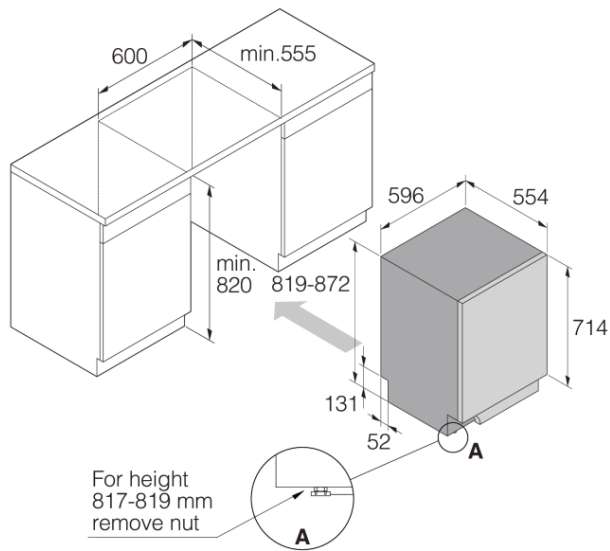

Safety & Maintenance

- Aqua Safe™
- Kid Safe™ - panel
- Rinse-aid indication: Notification in display

Technical data

- 3/4" Cold water connection
- Max. temperature of inflow water: 70 °C
- Noise level: 44 dB(A)re 1 pW
- Total cycle time of reference program (min): 168 min
- Estimated yearly energy consumption: 222 kWh
- Energy consumption reference program: 0,59 kWh
- Energy stars: 4

- Water stars: 5,5
- Water consumption: 10,1 l
- Consumption in standby mode: 0,78 W
- Plug type: Australia
- Connection rating: 2000 W
- Number of phases: 1
- Current: 10 amp
- Frequency: 50 Hz
- Required inlet water pressure: 0,03-1 MPa
- Net weight: 37,5 kg

Dimensions

- Width: 596 mm
- Height: 819 mm
- Depth: 554 mm
- Maximum product height: 872 mm
- Length electrical cord: 1730 mm
- Depth with door open: 1191 mm
- Length inlet hose: 163 cm
- Length outlet hose: 200 cm

Logistic information

- Packaging width: 640 mm
- Packaging height: 890 mm
- Packaging depth: 680 mm
- Gross weight: 40,8 kg
- Product code: 739996
- EAN code: 3838782622830
- Market: Domestic

DW60 Built-in dishwasher XL