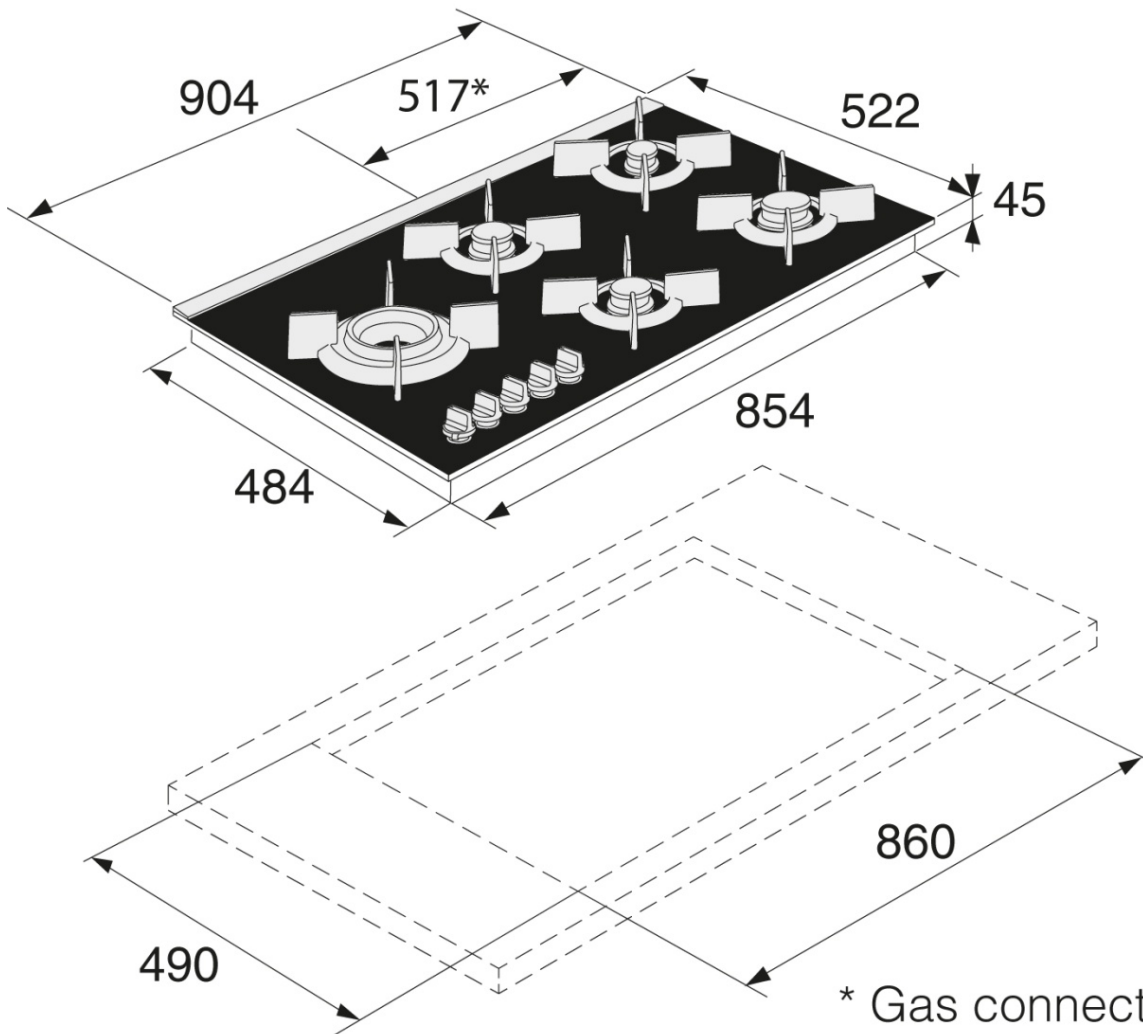

HG1935AD

Gas cooktop

General description

HG1935AD
Available colour: Black
Connection rating: 1 W
Product dimensions (HxWxD): 4,5 × 90,4 × 52,2 cm

Construction & Performance

- Cooktop material: Glass - ceramic
- Wok burner easy switchable
- Connection rating: 1 W
- Convenient maintenance with one-piece burner head

Interaction & Control

- Single-handed ignition device

Design & Integration

- Niche dimensions (HxWxD): 4,5 × 86 × 49 cm

Technical data

- Connection rating: 1 W
- Frequency: 50-60 Hz

Dimensions

- Product dimensions (HxWxD): 4,5 × 90,4 × 52,2 cm
- Length electrical cord: 1,5 m
- Net weight: 19,5 kg

Logistic information

- Dimensions of packed product (HxWxD): 22 × 96 × 59 cm
- Gross weight: 21,8 kg
- Product code: 735417
- EAN code: 3838782388118

- * Gas connection
- * Connexion au gaz
- * Connessione gas
- * Подключение газа