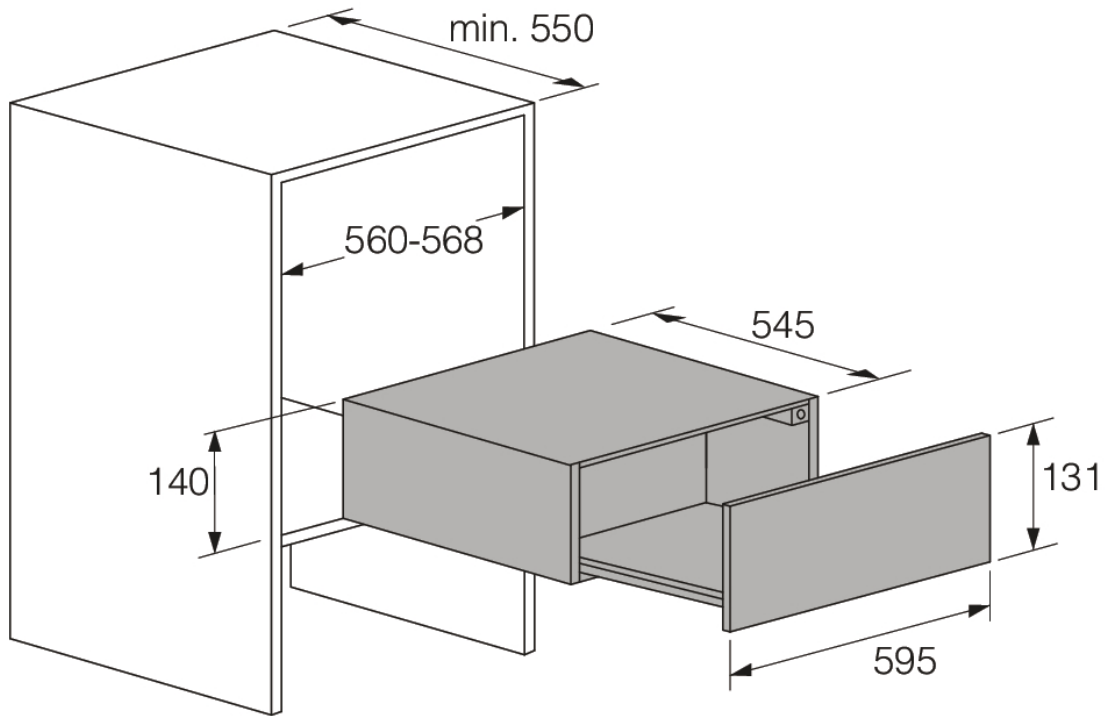

Safety & Maintenance

- Easy clean glass surface in warming compartment

Technical data

- Connection rating: 810 W
- Frequency: 50-60 Hz

Dimensions

- Product dimensions (HxWxD): 14 × 59,7 × 55 cm
- Length electrical cord: 1,8 m
- Net weight: 15 kg

Logistic information

- Dimensions of packed product (HxWxD): 18,4 × 63,8 × 65,2 cm
- Gross weight: 17 kg
- Product code: 497348
- EAN code: 3838942046803

Craft warming drawer (old)