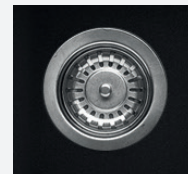

AGS791B

AGS6791W

Available accessories:
AGB01302 - Drain Rack

EAN AGS791B: 9347777001504

EAN AGS791W: 9347777001511

AR311018

FOLLOW US ON:  [instagram.com/artusi_appliances](https://www.instagram.com/artusi_appliances)