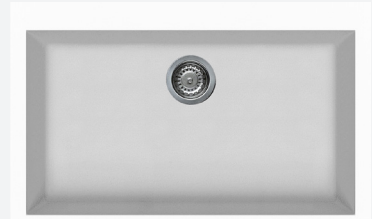

AGS6791W

Available accessories:
AGB01302 - Drain Rack