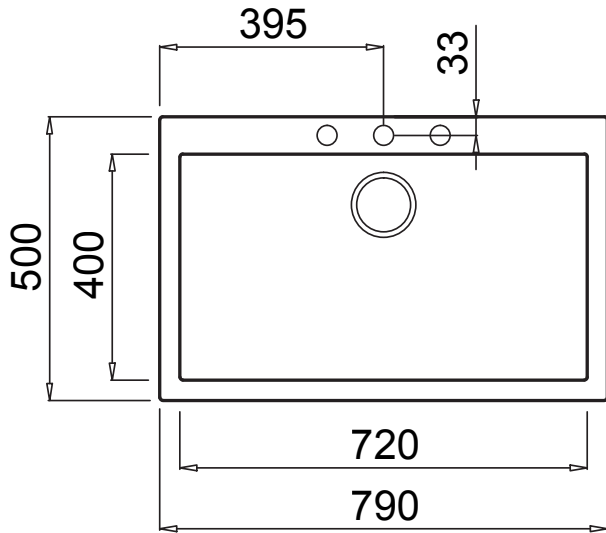

TOP MOUNT

TECHNICAL DIAGRAM

Features

790x500 Dimensions (mm)	770x480 Built-in hole (mm)	800 Base	Inset
Anti-bacterial surface	58mm Distance to mixer	200 Bowl depth (mm)	

Technical data sheet Quadra 130 Under Mount