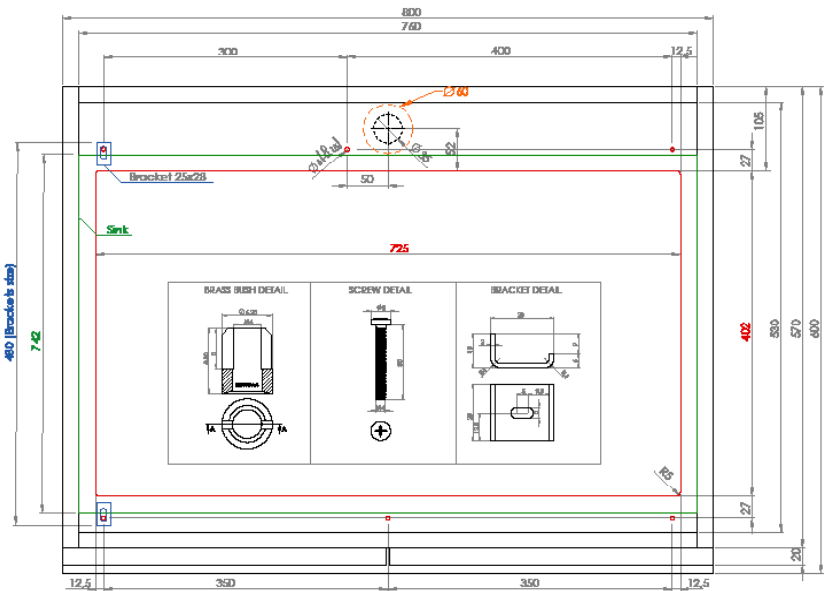

TOP MOUNT

TECHNICAL DIAGRAM

Features

790x500 Dimensions (mm)	770x480 Built-in hole (mm)	800 Base	Inset
Anti-bacterial surface	58mm Distance to mixer	200 Bowl depth (mm)	

Technical data sheet Quadra 130 Under Mount