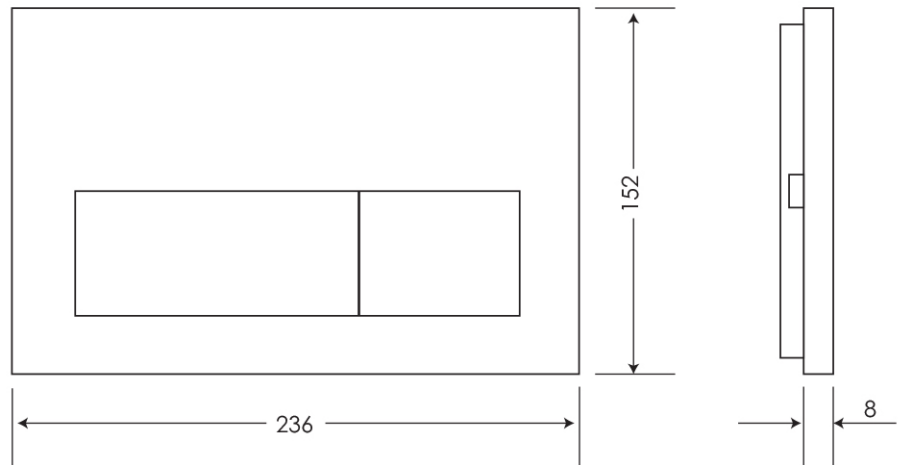

Kubic Flush Plate - Mechanical

Matte Black

Product Image

Product Details

SKU:	IN38785MB
Brand:	Argent
Range:	Kubic
Warranty:	15 Years
WELS:	N/A

Additional Features

Technical Specification

Note: All dimensions are in millimetres and are subject to normal manufacturing variations. Always use the physical product measurements for cut-outs and rough-ins as the technical details shown may differ from the actual product. Use acetic cured silicone sealant. Do not use epoxy type adhesives. Clean with damp cloth. Do not use abrasive cleaners, liquids or pastes.