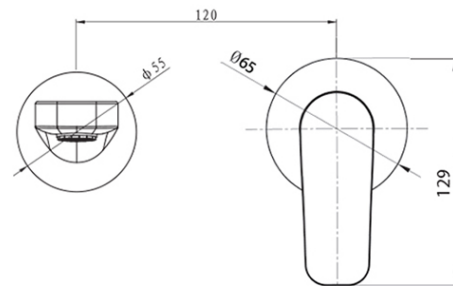

Pace Wall Mounted Basin/Bath Trim

Matte Black

Product Image

Product Details

Code: BM24261795
Brand: Argent
Range: Pace
Warranty: 15 Years*
WELS: 5 Star 5 LPM, Reg #: T28459

Additional Features

Technical Specification

Required Product
 BM24001795

Recommended Products

Additional Notes

- 35mm European Ceramic Cartridge | Superior Flow Regulator

*Please visit argentaust.com.au/warranty to view the full warranty

Note: All dimensions are in millimetres and are subject to normal manufacturing variations. Always use the physical product measurements for cut-outs and rough-ins as the technical details shown may differ from the actual product. Use acetic cured silicone sealant. Do not use epoxy type adhesives. Clean with damp cloth. Do not use abrasive cleaners, liquids or pastes.