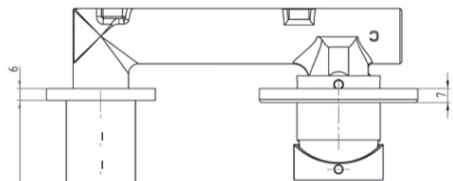

Pace Wall Mounted Basin/Bath Trim

Matte Black

Product Image

Product Details

Code: BM24261795
Brand: Argent
Range: Pace
Warranty: 15 Years*
WELS: 5 Star 5 LPM, Reg #: T28459

Additional Features

Technical Specification

Required Product
 BM24001795

Recommended Products

Additional Notes

- 35mm European Ceramic Cartridge | Superior Flow Regulator

*Please visit argentaust.com.au/warranty to view the full warranty

Note: All dimensions are in millimetres and are subject to normal manufacturing variations. Always use the physical product measurements for cut-outs and rough-ins as the technical details shown may differ from the actual product. Use acetic cured silicone sealant. Do not use epoxy type adhesives. Clean with damp cloth. Do not use abrasive cleaners, liquids or pastes.