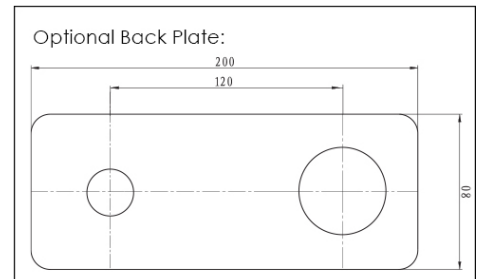

Pace Wall Mounted Basin/Bath Trim

Matte Black

Product Image

Product Details

Code: BM24261795
Brand: Argent
Range: Pace
Warranty: 15 Years*
WELS: 5 Star 5 LPM, Reg #: T28459

Additional Features

Technical Specification

Required Product
 BM24001795

Recommended Products

Additional Notes

- 35mm European Ceramic Cartridge | Superior Flow Regulator

*Please visit argentaust.com.au/warranty to view the full warranty

Note: All dimensions are in millimetres and are subject to normal manufacturing variations. Always use the physical product measurements for cut-outs and rough-ins as the technical details shown may differ from the actual product. Use acetic cured silicone sealant. Do not use epoxy type adhesives. Clean with damp cloth. Do not use abrasive cleaners, liquids or pastes.