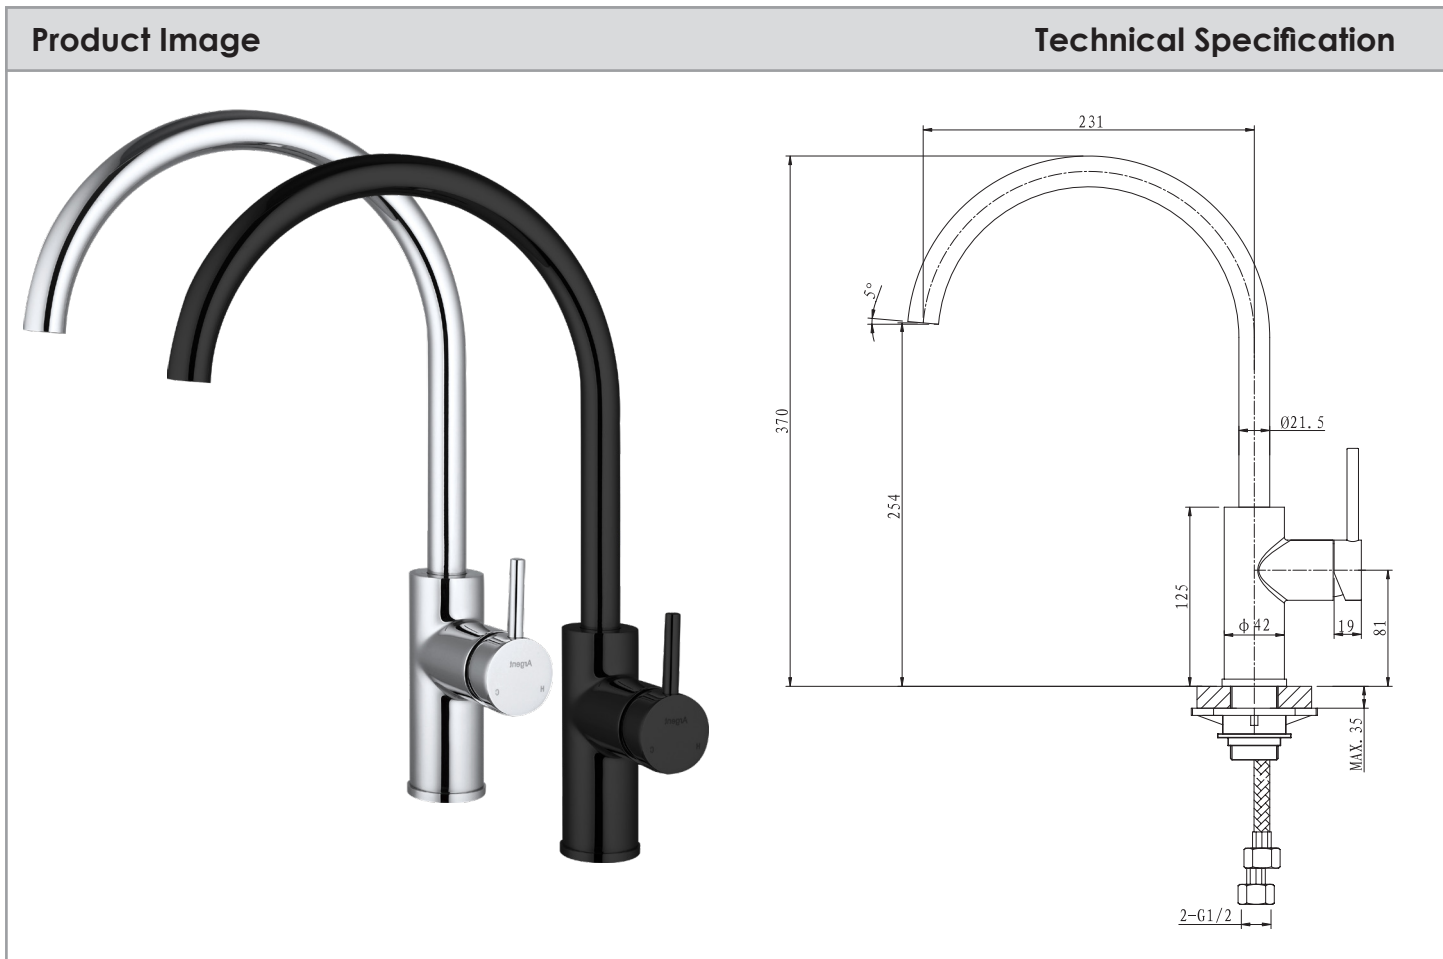

GRACE GOOSENECK KITCHEN MIXER

Description	
Grace Gooseneck Kitchen Mixer WELS 4 Star 6.5Lpm	
KM424408 KM424408MB	Chrome Matte Black

Additional Information
<ul style="list-style-type: none"> 15 Year Replacement Warranty*