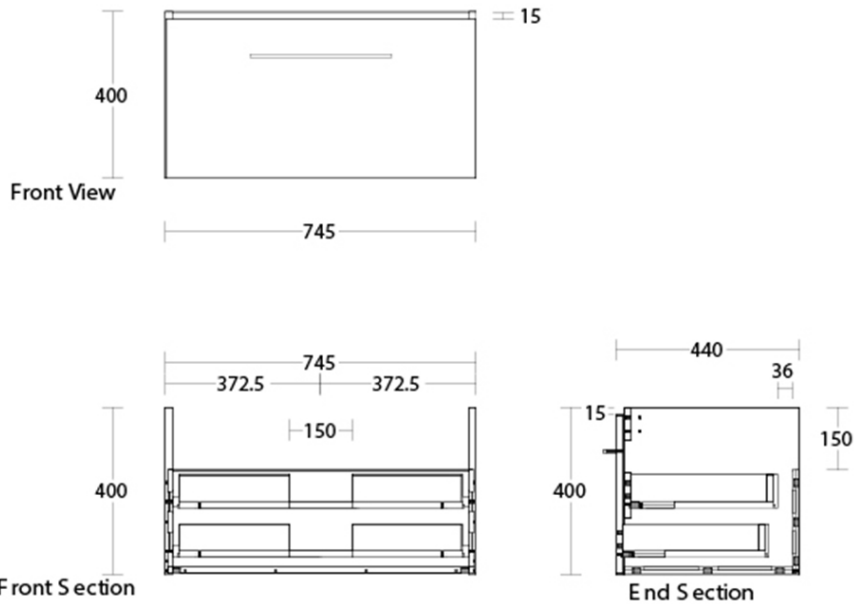

Technical Specification

*Please visit argentaust.com.au/warranty to view the full warranty

Note: All dimensions are in millimetres and are subject to normal manufacturing variations. Always use the physical product measurements for cut-outs and rough-ins as the technical details shown may differ from the actual product. Use acetic cured silicone sealant. Do not use epoxy type adhesives. Clean with damp cloth. Do not use abrasive cleaners, liquids or pastes.