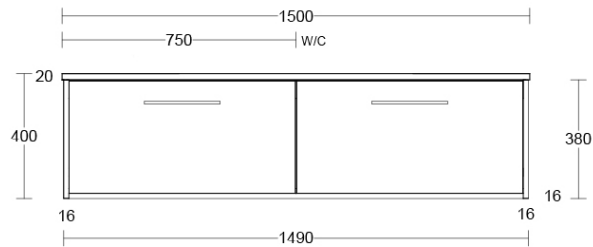

Wall Mounted Tapware recommended for Slim Cabinets

Recommended Products

Villeroy & Boch, Bette, Argent Counter Top/Vessel/Drop In Basin Not included

Additional Notes

- Australian Made
- Soft Close Drawers
- Multiple cabinet colour choices
- Multiple solid top colour choices
- Gold Interior Package
- 2 drawer

Installation Instructions

* Wall Mounted
 * Some Cabinet/basin configurations may limit tap hole positioning

*Please visit argentaust.com.au/warranty to view the full warranty

Note: All dimensions are in millimetres and are subject to normal manufacturing variations. Always use the physical product measurements for cut-outs and rough-ins as the technical details shown may differ from the actual product. Use acetic cured silicone sealant. Do not use epoxy type adhesives. Clean with damp cloth. Do not use abrasive cleaners, liquids or pastes.