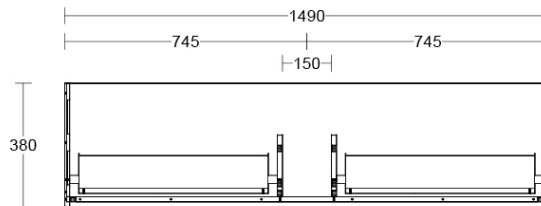

Installation Instructions

* Wall Mounted
 * Some Cabinet/basin configurations may limit tap hole positioning

*Please visit argentaust.com.au/warranty to view the full warranty

Note: All dimensions are in millimetres and are subject to normal manufacturing variations. Always use the physical product measurements for cut-outs and rough-ins as the technical details shown may differ from the actual product. Use acetic cured silicone sealant. Do not use epoxy type adhesives. Clean with damp cloth. Do not use abrasive cleaners, liquids or pastes.