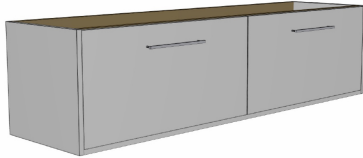

Luxus Slim 1500 Wall Cabinet

suit Countertop Basin, 2 Drawer

Product Image

Product Details

Code: LUC1500NSW2XX
Brand: Argent
Range: Luxus
Warranty: 10 Years*

Additional Features

Technical Specification

Required Product

Wall Mounted Tapware recommended for Slim Cabinets

Recommended Products

Villeroy & Boch, Bette, Argent Counter Top/Vessel/Drop In Basin Not included

Additional Notes

- Australian Made
- Soft Close Drawers
- Multiple cabinet colour choices
- Multiple solid top colour choices
- Gold Interior Package
- 2 drawer