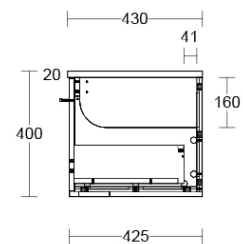

Installation Instructions

* Wall Mounted
 * Some Cabinet/basin configurations may limit tap hole positioning

*Please visit argentaust.com.au/warranty to view the full warranty

Note: All dimensions are in millimetres and are subject to normal manufacturing variations. Always use the physical product measurements for cut-outs and rough-ins as the technical details shown may differ from the actual product. Use acetic cured silicone sealant. Do not use epoxy type adhesives. Clean with damp cloth. Do not use abrasive cleaners, liquids or pastes.