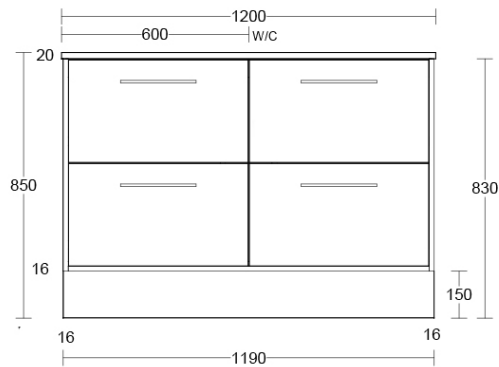

Luxus Slim 1200 Floor Cabinet

suit Countertop Basin, 4 Drawer

Product Image

Product Details

Code: LUC1200NSF4XX
Brand: Argent
Range: Luxus
Warranty: 10 Years*

Additional Features

Technical Specification

Required Product

Wall Mounted Tapware recommended for Slim Cabinets

Recommended Products

Villeroy & Boch, Bette, Argent Counter Top/Vessel/Drop In Basin Not included

Additional Notes

- Australian Made
- Soft Close Drawers
- Multiple cabinet colour choices
- Multiple solid top colour choices
- Gold Interior Package
- 4 drawer

Installation Instructions

- * Floor Mounted
- * Some Cabinet/basin configurations may limit tap hole positioning

*Please visit argentaust.com.au/warranty to view the full warranty

Note: All dimensions are in millimetres and are subject to normal manufacturing variations. Always use the physical product measurements for cut-outs and rough-ins as the technical details shown may differ from the actual product. Use acetic cured silicone sealant. Do not use epoxy type adhesives. Clean with damp cloth. Do not use abrasive cleaners, liquids or pastes.