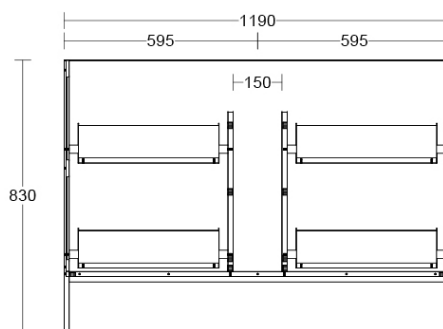

Installation Instructions

- * Floor Mounted
- * Some Cabinet/basin configurations may limit tap hole positioning

*Please visit argentaust.com.au/warranty to view the full warranty

Note: All dimensions are in millimetres and are subject to normal manufacturing variations. Always use the physical product measurements for cut-outs and rough-ins as the technical details shown may differ from the actual product. Use acetic cured silicone sealant. Do not use epoxy type adhesives. Clean with damp cloth. Do not use abrasive cleaners, liquids or pastes.