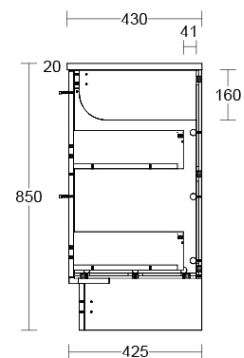

Installation Instructions

- * Floor Mounted
- * Some Cabinet/basin configurations may limit tap hole positioning

*Please visit argentaust.com.au/warranty to view the full warranty

Note: All dimensions are in millimetres and are subject to normal manufacturing variations. Always use the physical product measurements for cut-outs and rough-ins as the technical details shown may differ from the actual product. Use acetic cured silicone sealant. Do not use epoxy type adhesives. Clean with damp cloth. Do not use abrasive cleaners, liquids or pastes.