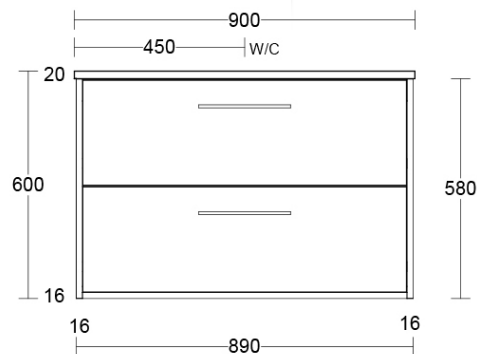

Recommended Products

Villeroy & Boch, Bette, Argent Under Counter Basin Not Included

Additional Notes

- Australian Made
- Soft Close Drawers
- Multiple cabinet colour choices
- Multiple Top Options
- 20mm SilkSurface Standard
- Caesarstone Optional Extra
- Gold Inclusions
- 2 drawer

Installation Instructions

- * Wall Mounted
- * Some Cabinet/basin configurations may limit tap hole positioning

Technical Specification

*Please visit argentaust.com.au/warranty to view the full warranty

Note: All dimensions are in millimetres and are subject to normal manufacturing variations. Always use the physical product measurements for cut-outs and rough-ins as the technical details shown may differ from the actual product. Use acetic cured silicone sealant. Do not use epoxy type adhesives. Clean with damp cloth. Do not use abrasive cleaners, liquids or pastes.