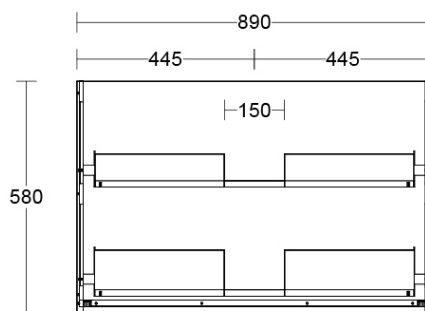

Installation Instructions

- * Wall Mounted
- * Some Cabinet/basin configurations may limit tap hole positioning

Technical Specification

*Please visit argentaust.com.au/warranty to view the full warranty

Note: All dimensions are in millimetres and are subject to normal manufacturing variations. Always use the physical product measurements for cut-outs and rough-ins as the technical details shown may differ from the actual product. Use acetic cured silicone sealant. Do not use epoxy type adhesives. Clean with damp cloth. Do not use abrasive cleaners, liquids or pastes.