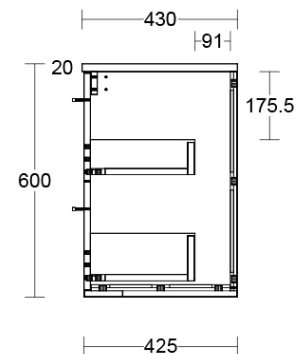

Installation Instructions

- * Wall Mounted
- * Some Cabinet/basin configurations may limit tap hole positioning

Technical Specification

*Please visit argentaust.com.au/warranty to view the full warranty

Note: All dimensions are in millimetres and are subject to normal manufacturing variations. Always use the physical product measurements for cut-outs and rough-ins as the technical details shown may differ from the actual product. Use acetic cured silicone sealant. Do not use epoxy type adhesives. Clean with damp cloth. Do not use abrasive cleaners, liquids or pastes.