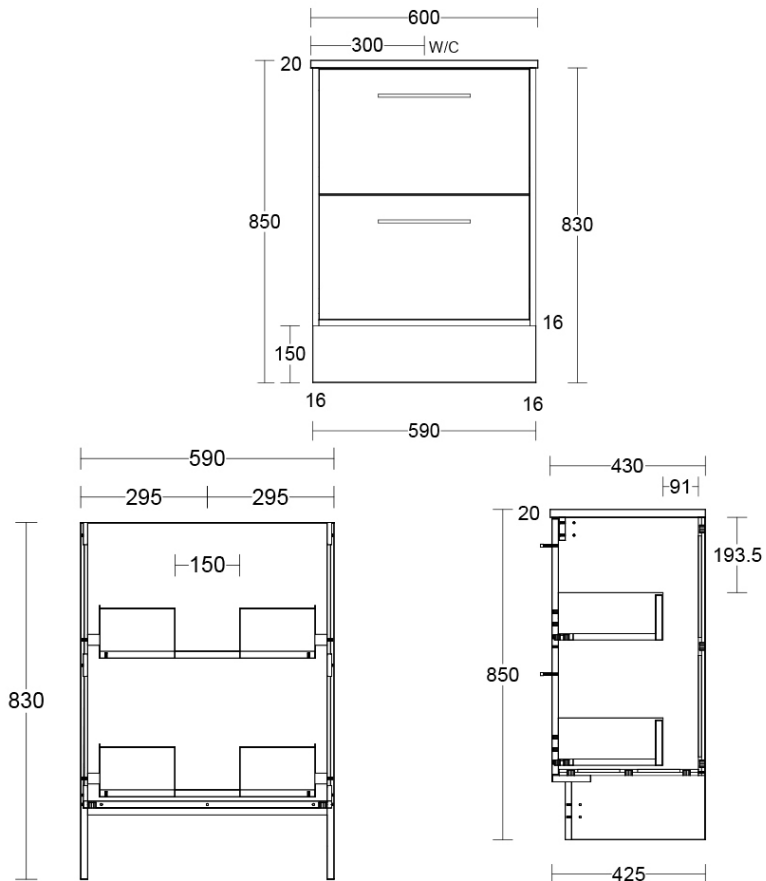

# Luxus Slim 600 Floor Cabinet

suit Countertop Basin, 2 Drawer

**Product Image**

**Product Details**

**Code:** LUC600NSF2XX  
**Brand:** Argent  
**Range:** Luxus  
**Warranty:** 10 Years\*

**Additional Features**

**Technical Specification**

**Required Product**

Wall Mounted Tapware recommended for Slim Cabinets

**Recommended Products**

Villeroy & Boch, Bette, Argent Counter Top/Vessel/Drop In Basin Not included

**Additional Notes**

- \* Floor Mounted
- \* Some Cabinet/basin configurations may limit tap hole positioning

\*Please visit [argentaust.com.au/warranty](http://argentaust.com.au/warranty) to view the full warranty

Note: All dimensions are in millimetres and are subject to normal manufacturing variations. Always use the physical product measurements for cut-outs and rough-ins as the technical details shown may differ from the actual product. Use acetic cured silicone sealant. Do not use epoxy type adhesives. Clean with damp cloth. Do not use abrasive cleaners, liquids or pastes.