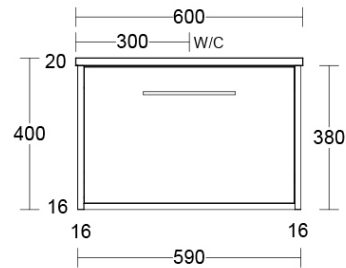

Wall Mounted Tapware recommended for Slim Cabinets

Recommended Products

Villeroy & Boch, Bette, Argent Under Counter Basin Not Included

Additional Notes

- Australian Made
- Soft Close Drawers
- Multiple cabinet colour choices
- Multiple Top Options
- 20mm SilkSurface Standard
- Caesarstone Optional Extra
- Gold Inclusions
- 1 drawer

Installation Instructions

- * Wall Mounted
- * Some Cabinet/basin configurations may limit tap hole positioning

*Please visit argentaust.com.au/warranty to view the full warranty

Note: All dimensions are in millimetres and are subject to normal manufacturing variations. Always use the physical product measurements for cut-outs and rough-ins as the technical details shown may differ from the actual product. Use acetic cured silicone sealant. Do not use epoxy type adhesives. Clean with damp cloth. Do not use abrasive cleaners, liquids or pastes.