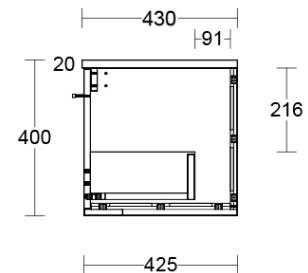

Installation Instructions

- * Wall Mounted
- * Some Cabinet/basin configurations may limit tap hole positioning

*Please visit argentaust.com.au/warranty to view the full warranty

Note: All dimensions are in millimetres and are subject to normal manufacturing variations. Always use the physical product measurements for cut-outs and rough-ins as the technical details shown may differ from the actual product. Use acetic cured silicone sealant. Do not use epoxy type adhesives. Clean with damp cloth. Do not use abrasive cleaners, liquids or pastes.