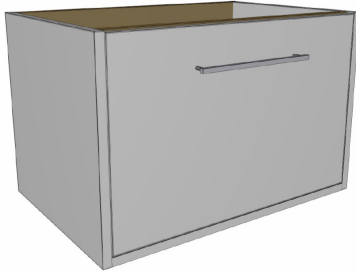

Luxus Slim 600 Wall Cabinet

suit Undercounter Basin, 1 Drawer

Product Image

Product Details

Code: LUU600NSW1XX
Brand: Argent
Range: Luxus
Warranty: 10 Years*

Additional Features

Technical Specification

Required Product

Wall Mounted Tapware recommended for Slim Cabinets

Recommended Products

Villeroy & Boch, Bette, Argent Under Counter Basin Not Included

Additional Notes

- Australian Made
- Soft Close Drawers
- Multiple cabinet colour choices
- Multiple Top Options
- 20mm SilkSurface Standard
- Caesarstone Optional Extra
- Gold Inclusions
- 1 drawer