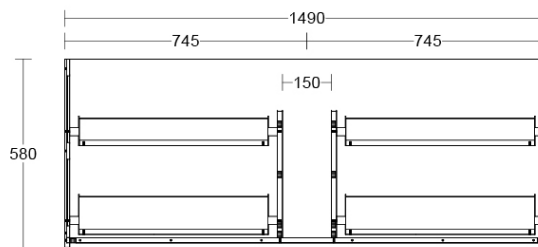

Installation Instructions

- * Wall Mounted
- * Some Cabinet/basin configurations may limit tap hole positioning

Technical Specification

*Please visit argentaust.com.au/warranty to view the full warranty

Note: All dimensions are in millimetres and are subject to normal manufacturing variations. Always use the physical product measurements for cut-outs and rough-ins as the technical details shown may differ from the actual product. Use acetic cured silicone sealant. Do not use epoxy type adhesives. Clean with damp cloth. Do not use abrasive cleaners, liquids or pastes.