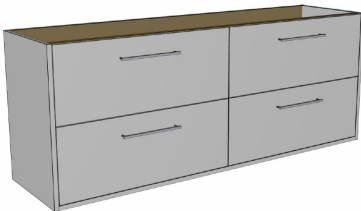

Luxus 1500 Wall Cabinet

suit Countertop Basin, 4 Drawer

Product Image

Product Details

Code: LUC1500SW4XX
Brand: Argent
Range: Luxus
Warranty: 10 Years*

Additional Features

Required Product

Recommended Products

Villeroy & Boch, Bette, Argent
 Counter Top/Vessel/Drop In Basin
 Not included

Additional Notes

- Australian Made
- Soft Close Drawers
- Multiple cabinet colour choices
- Multiple solid top colour choices
- Gold Interior Package
- 4 drawer