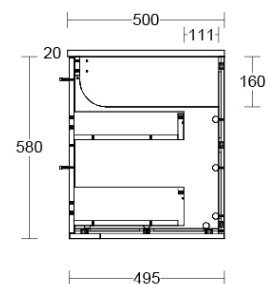

Installation Instructions

- * Wall Mounted
- * Some Cabinet/basin configurations may limit tap hole positioning

Technical Specification

*Please visit argentaust.com.au/warranty to view the full warranty

Note: All dimensions are in millimetres and are subject to normal manufacturing variations. Always use the physical product measurements for cut-outs and rough-ins as the technical details shown may differ from the actual product. Use acetic cured silicone sealant. Do not use epoxy type adhesives. Clean with damp cloth. Do not use abrasive cleaners, liquids or pastes.