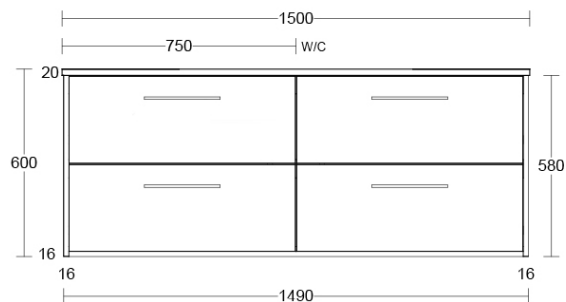

Installation Instructions

- * Wall Mounted
- * Some Cabinet/basin configurations may limit tap hole positioning

Technical Specification

*Please visit argentaust.com.au/warranty to view the full warranty

Note: All dimensions are in millimetres and are subject to normal manufacturing variations. Always use the physical product measurements for cut-outs and rough-ins as the technical details shown may differ from the actual product. Use acetic cured silicone sealant. Do not use epoxy type adhesives. Clean with damp cloth. Do not use abrasive cleaners, liquids or pastes.