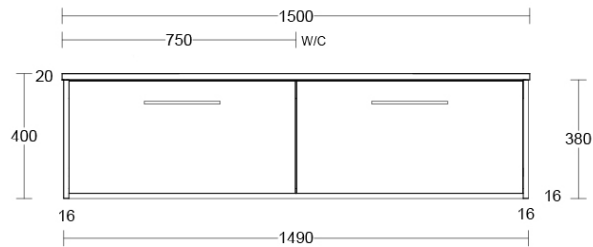

Installation Instructions

* Wall Mounted
* Some Cabinet/basin configurations may limit tap hole positioning

*Please visit argentaust.com.au/warranty to view the full warranty

Note: All dimensions are in millimetres and are subject to normal manufacturing variations. Always use the physical product measurements for cut-outs and rough-ins as the technical details shown may differ from the actual product. Use acetic cured silicone sealant. Do not use epoxy type adhesives. Clean with damp cloth. Do not use abrasive cleaners, liquids or pastes.