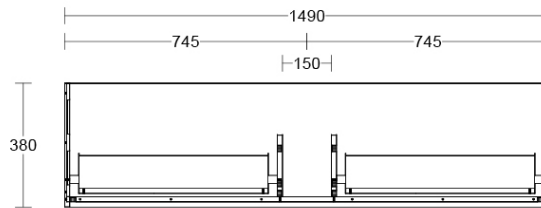

Installation Instructions

* Wall Mounted
* Some Cabinet/basin configurations may limit tap hole positioning

*Please visit argentaust.com.au/warranty to view the full warranty

Note: All dimensions are in millimetres and are subject to normal manufacturing variations. Always use the physical product measurements for cut-outs and rough-ins as the technical details shown may differ from the actual product. Use acetic cured silicone sealant. Do not use epoxy type adhesives. Clean with damp cloth. Do not use abrasive cleaners, liquids or pastes.