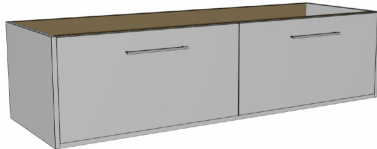

# Luxus 1500 Wall Cabinet

suit Countertop Basin, 2 Drawer

**Product Image**

**Product Details**

**Code:** LUC1500SW2XX  
**Brand:** Argent  
**Range:** Luxus  
**Warranty:** 10 Years\*

**Additional Features**

**Technical Specification**

**Required Product**

**Recommended Products**

Villeroy & Boch, Bette, Argent  
 Counter Top/Vessel/Drop In Basin  
 Not included

**Additional Notes**

- Australian Made
- Soft Close Drawers
- Multiple cabinet colour choices
- Multiple solid top colour choices
- Gold Interior Package
- 2 drawer