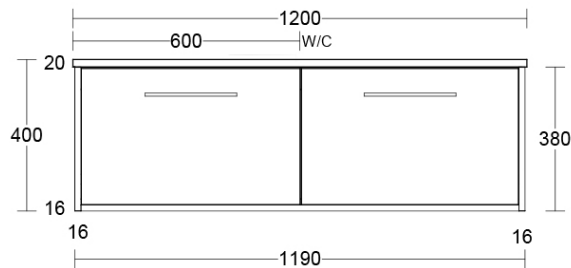

Installation Instructions

* Wall Mounted
 * Some Cabinet/basin configurations may limit tap hole positioning

*Please visit argentaust.com.au/warranty to view the full warranty

Note: All dimensions are in millimetres and are subject to normal manufacturing variations. Always use the physical product measurements for cut-outs and rough-ins as the technical details shown may differ from the actual product. Use acetic cured silicone sealant. Do not use epoxy type adhesives. Clean with damp cloth. Do not use abrasive cleaners, liquids or pastes.