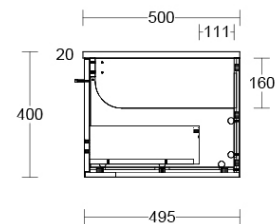

Installation Instructions

* Wall Mounted
 * Some Cabinet/basin configurations may limit tap hole positioning

*Please visit argentaust.com.au/warranty to view the full warranty

Note: All dimensions are in millimetres and are subject to normal manufacturing variations. Always use the physical product measurements for cut-outs and rough-ins as the technical details shown may differ from the actual product. Use acetic cured silicone sealant. Do not use epoxy type adhesives. Clean with damp cloth. Do not use abrasive cleaners, liquids or pastes.