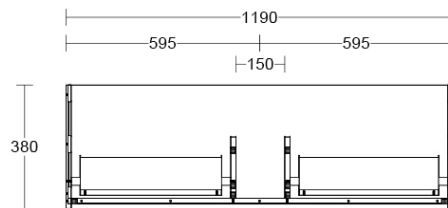

Installation Instructions

* Wall Mounted
 * Some Cabinet/basin configurations may limit tap hole positioning

*Please visit argentaust.com.au/warranty to view the full warranty

Note: All dimensions are in millimetres and are subject to normal manufacturing variations. Always use the physical product measurements for cut-outs and rough-ins as the technical details shown may differ from the actual product. Use acetic cured silicone sealant. Do not use epoxy type adhesives. Clean with damp cloth. Do not use abrasive cleaners, liquids or pastes.