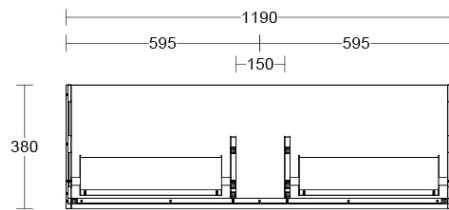

Installation Instructions

* Wall Mounted
 * Some Cabinet/basin configurations may limit tap hole positioning

*Please visit argentaust.com.au/warranty to view the full warranty

Note: All dimensions are in millimetres and are subject to normal manufacturing variations. Always use the physical product measurements for cut-outs and rough-ins as the technical details shown may differ from the actual product. Use acetic cured silicone sealant. Do not use epoxy type adhesives. Clean with damp cloth. Do not use abrasive cleaners, liquids or pastes.