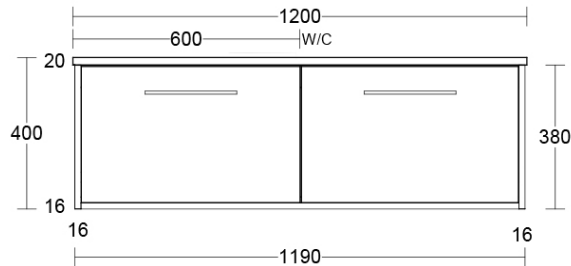

Luxus 1200 Wall Cabinet

suit Countertop Basin, 2 Drawer

Product Image

Product Details

Code: LUC1200SW2XX
Brand: Argent
Range: Luxus
Warranty: 10 Years*

Additional Features

Technical Specification

Required Product

Installation Instructions

* Wall Mounted
 * Some Cabinet/basin configurations may limit tap hole positioning

*Please visit argentaust.com.au/warranty to view the full warranty

Note: All dimensions are in millimetres and are subject to normal manufacturing variations. Always use the physical product measurements for cut-outs and rough-ins as the technical details shown may differ from the actual product. Use acetic cured silicone sealant. Do not use epoxy type adhesives. Clean with damp cloth. Do not use abrasive cleaners, liquids or pastes.