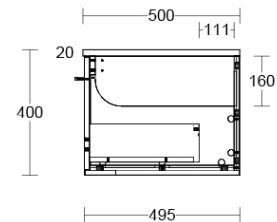

Installation Instructions

* Wall Mounted
 * Some Cabinet/basin configurations may limit tap hole positioning

*Please visit argentaust.com.au/warranty to view the full warranty

Note: All dimensions are in millimetres and are subject to normal manufacturing variations. Always use the physical product measurements for cut-outs and rough-ins as the technical details shown may differ from the actual product. Use acetic cured silicone sealant. Do not use epoxy type adhesives. Clean with damp cloth. Do not use abrasive cleaners, liquids or pastes.