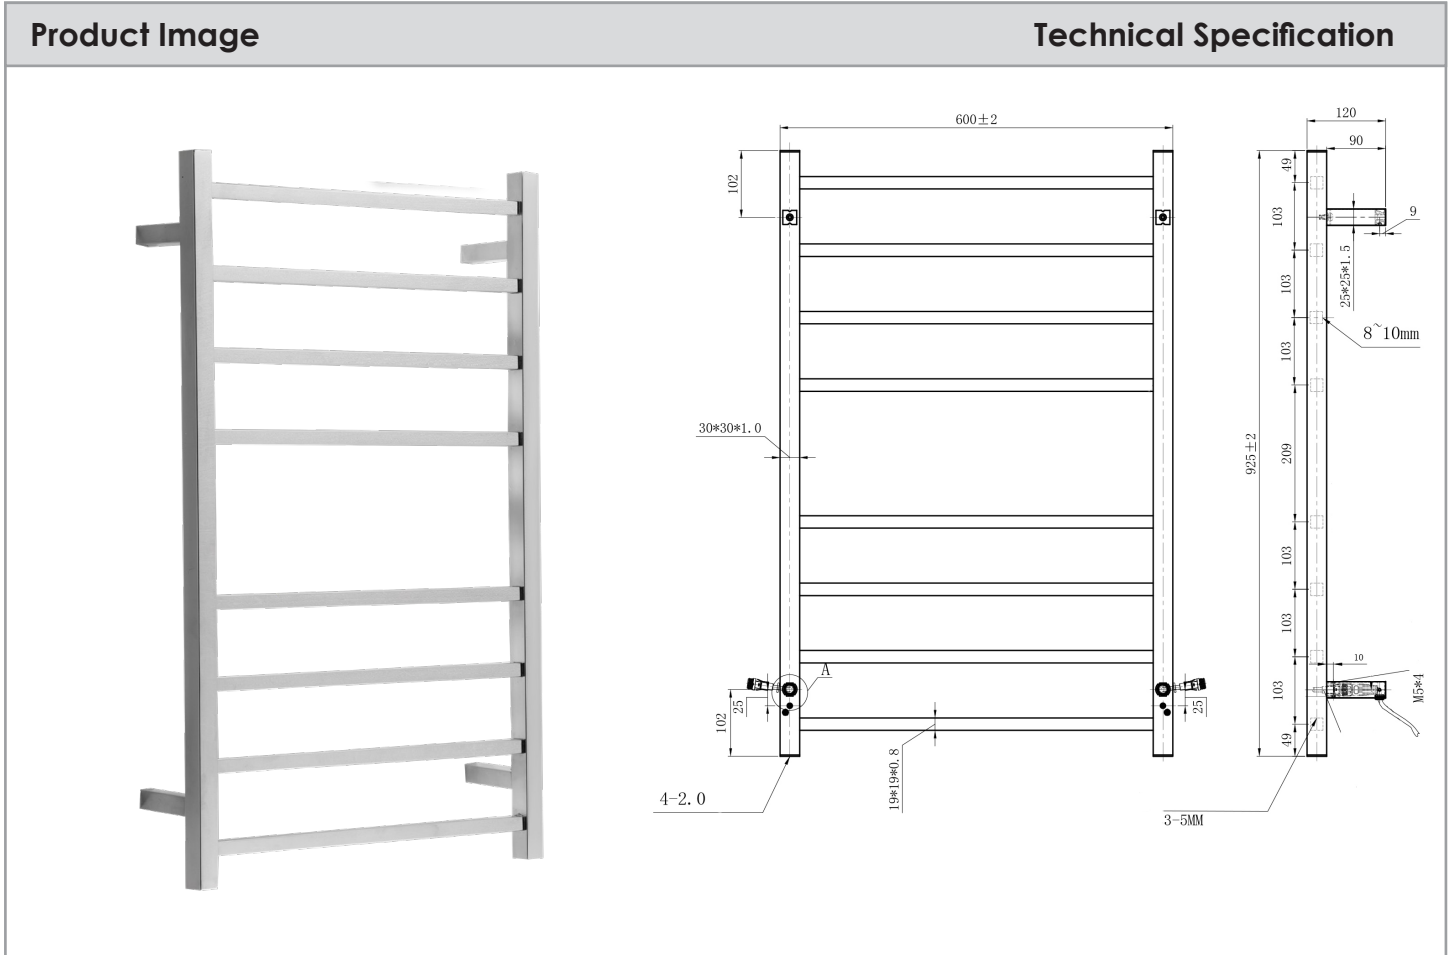

KUBIC 600 8 BAR HEATED TOWEL RAIL

Description	
Kubic 600 8 Bar Heated Towel Rail	HTS08X4 Polished Finish

Additional Information
<ul style="list-style-type: none"> • Universal Hardwire Connection • IP 55 Rating • 100 Watts