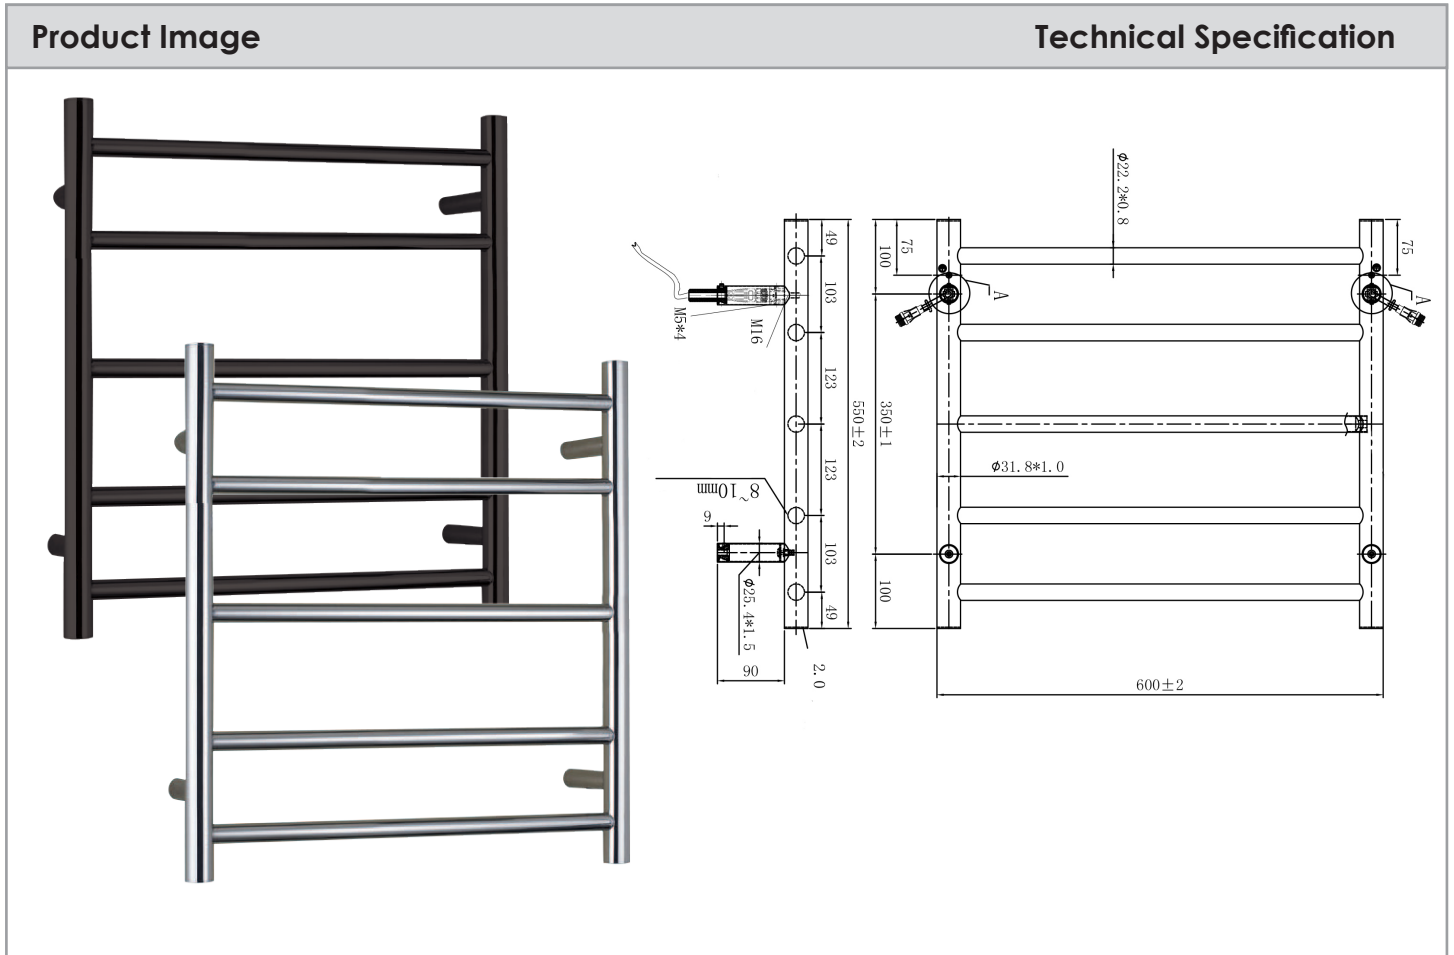

PACE 600 5 BAR HEATED TOWEL RAIL

Description
<p>Pace 600 5 Bar Heated Towel Rail</p> <p>HTR05X4 Polished Finish HTR05X4MB Matte Black</p>

Additional Information
<ul style="list-style-type: none"> • Universal Hardwire Connection • IP 55 Rating • 65 Watts