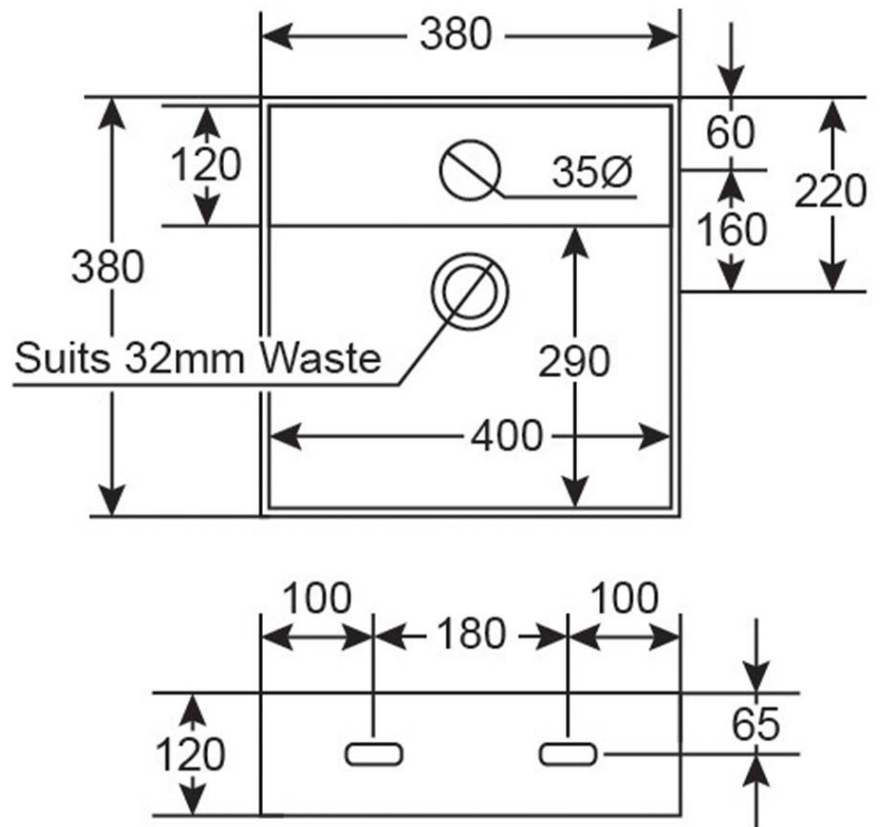

Evo Neu 380 Square Counter Top / Wall basin

1 Tap Hole | Overflow

Product Image

Product Details

Code: W2138
Brand: Argent
Range: Evo
Warranty: 10 Years*
Product Width: 380 mm
Product Depth: 120 mm
WELS: N/A

Additional Features

Technical Specification

*Please visit argentaust.com.au/warranty to view the full warranty

Note: All dimensions are in millimetres and are subject to normal manufacturing variations. Always use the physical product measurements for cut-outs and rough-ins as the technical details shown may differ from the actual product. Use acetic cured silicone sealant. Do not use epoxy type adhesives. Clean with damp cloth. Do not use abrasive cleaners, liquids or pastes.