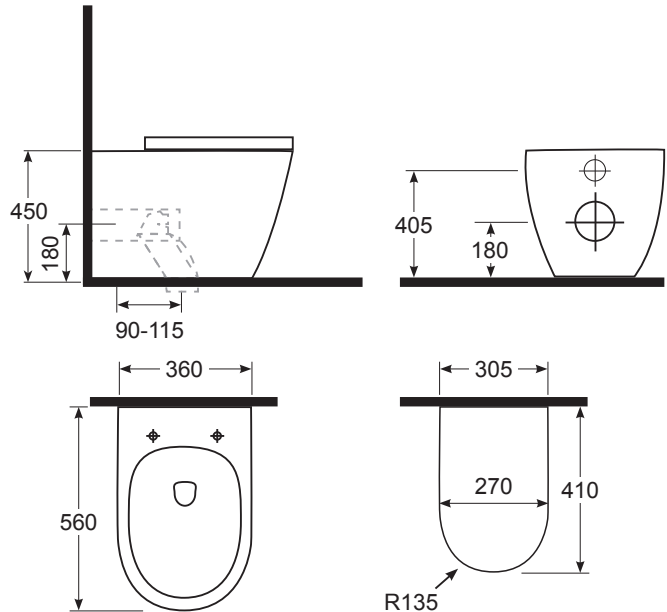

GRACE WALL FACE PAN & SEAT

Product Image	Technical Specification
---------------	-------------------------

Hygienic Flush

Complete Clean

Even Flush

Anti Splash

Description

Grace Wall-Face Pan & Seat
S & P-Trap with Soft Close Seat
WELS 4 Star / 4.5/3 LPM

8H16901S4B

Additional Information

- Use with in-wall Flushing System
- 5 Year Warranty on ceramics
* Conditions apply
- Hygienic Flush

SOFT CLOSE