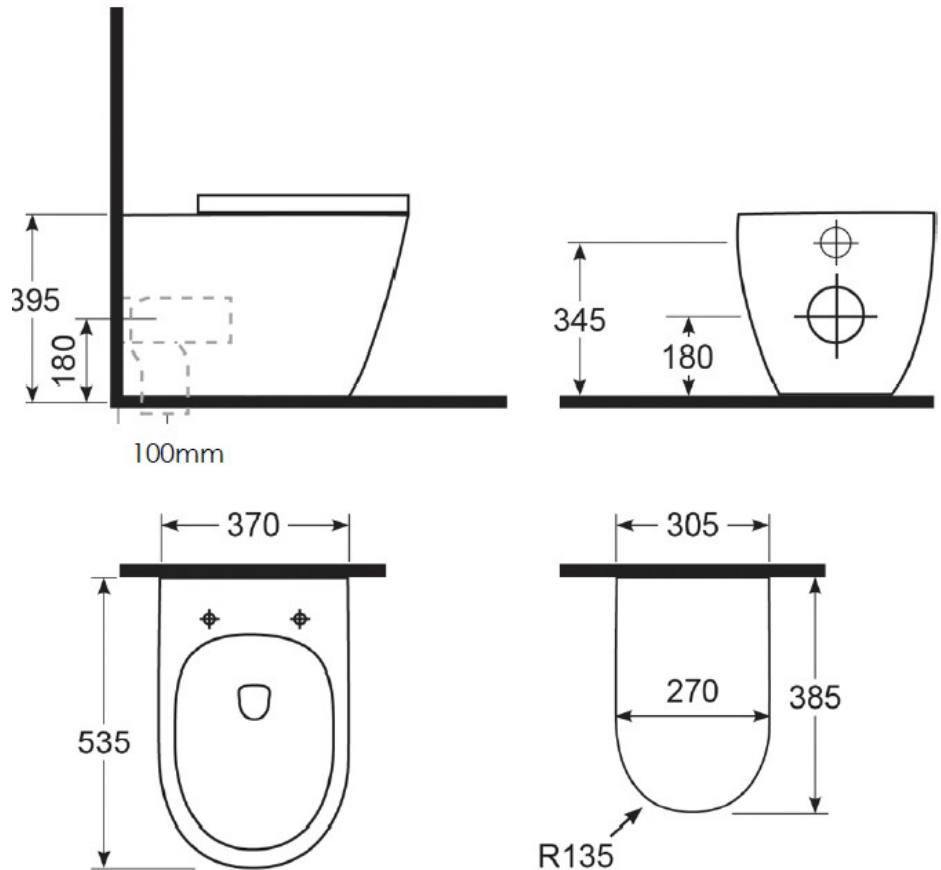

Grace Neu HygienicFlush Wall faced Toilet

S&P Trap, Matte White

Product Image

Product Details

Code:	8H157R001S4MW
Brand:	Argent
Range:	Grace
Warranty:	10 Years*
Product Width:	370 mm
Product Depth:	535 mm
WELS:	4 Star 4.5 LPM, Reg #: L06369

Additional Features

Required Product

Matching In wall Cistern & Flush Plate

Recommended Products

Argent IN38905 or IN36305 In Wall Cisterns, Kubic or Grace Round Flush Plates

Additional Notes

- Fully Smooth sided
- Compact projection
- HygienicFlush Rim

Installation Instructions

* S&P Trap

Technical Specification

*Please visit argentaust.com.au/warranty to view the full warranty

Note: All dimensions are in millimetres and are subject to normal manufacturing variations. Always use the physical product measurements for cut-outs and rough-ins as the technical details shown may differ from the actual product. Use acetic cured silicone sealant. Do not use epoxy type adhesives. Clean with damp cloth. Do not use abrasive cleaners, liquids or pastes.