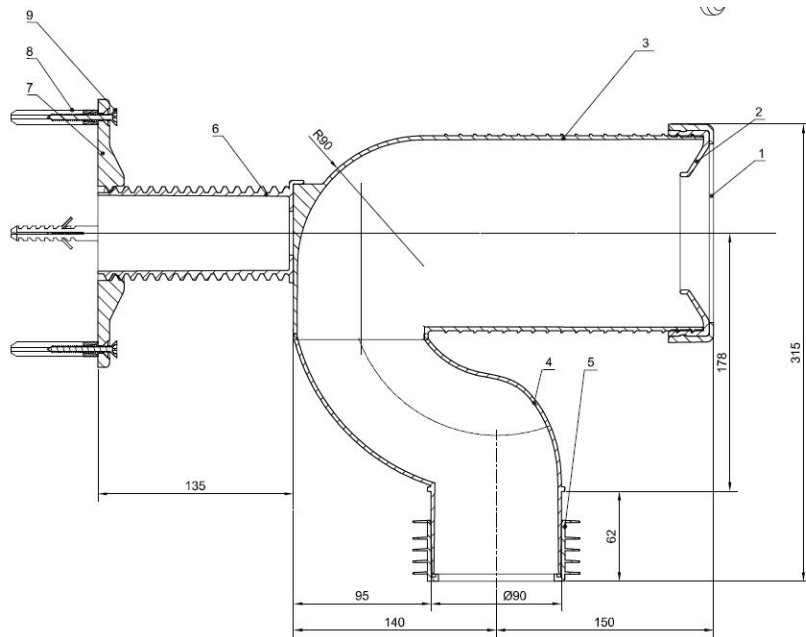

## Technical Specification

### Additional Notes

\* adjustable by 100mm suits large set out

*Note: All dimensions are in millimetres and are subject to normal manufacturing variations. Always use the physical product measurements for cut-outs and rough-ins as the technical details shown may differ from the actual product. Use acetic cured silicone sealant. Do not use epoxy type adhesives. Clean with damp cloth. Do not use abrasive cleaners, liquids or pastes.*