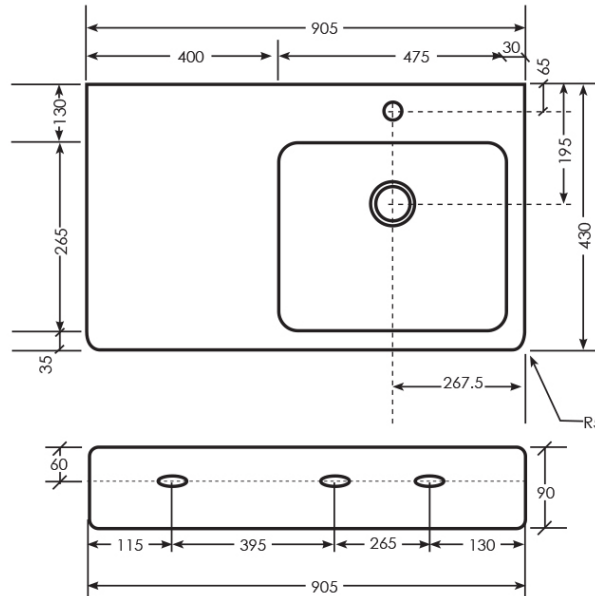

Evo 900 Asymmetric Basin

Right Hand Bowl | 1 Tap Hole | Trap Cover

Product Image

Product Details

SKU: EV37MUL01TB
Brand: Argent
Range: Evo
Warranty: 10 Years
Product Width: 900 mm
Product Depth: 430 mm
WELS: N/A

Additional Features

Required Product

Recommended Products

Evo Furniture options

Additional Notes

- * K316 Series Pop up waste options
- * AS1428.1 Dimensionally Compliant.

Technical Specification

Note: All dimensions are in millimetres and are subject to normal manufacturing variations. Always use the physical product measurements for cut-outs and rough-ins as the technical details shown may differ from the actual product. Use acetic cured silicone sealant. Do not use epoxy type adhesives. Clean with damp cloth. Do not use abrasive cleaners, liquids or pastes.