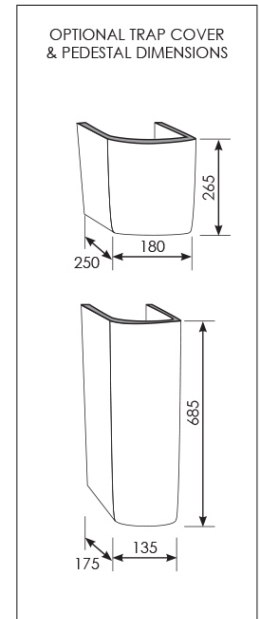

Evo 900 Asymmetric Basin

Right Hand Bowl | 1 Tap Hole | Trap Cover

Product Image

Product Details

SKU: EV37MUL01TB
Brand: Argent
Range: Evo
Warranty: 10 Years
Product Width: 900 mm
Product Depth: 430 mm
WELS: N/A

Additional Features

Required Product

Recommended Products

Evo Furniture options

Additional Notes

- * K316 Series Pop up waste options
- * AS1428.1 Dimensionally Compliant.

Technical Specification

Note: All dimensions are in millimetres and are subject to normal manufacturing variations. Always use the physical product measurements for cut-outs and rough-ins as the technical details shown may differ from the actual product. Use acetic cured silicone sealant. Do not use epoxy type adhesives. Clean with damp cloth. Do not use abrasive cleaners, liquids or pastes.