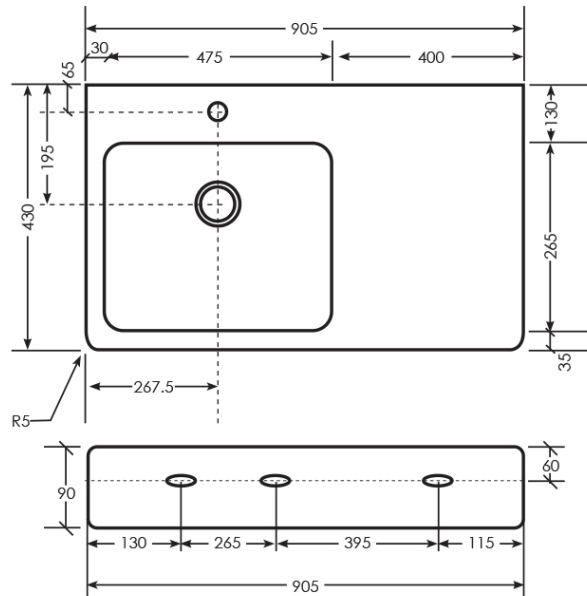

Evo 900 Asymmetric Basin

Left Hand Bowl | 1 Tap Hole | Trap Cover

Product Image

Product Details

SKU:	EV36MUL01TB
Brand:	Argent
Range:	Evo
Warranty:	10 Years
Product Width:	900 mm
Product Depth:	430 mm
WELS:	N/A

Additional Features

Required Product

Recommended Products

Evo Furniture options

Additional Notes

- * K316 Series Pop up waste options
- * AS1428.1 Dimensionally Compliant.

Technical Specification

Note: All dimensions are in millimetres and are subject to normal manufacturing variations. Always use the physical product measurements for cut-outs and rough-ins as the technical details shown may differ from the actual product. Use acetic cured silicone sealant. Do not use epoxy type adhesives. Clean with damp cloth. Do not use abrasive cleaners, liquids or pastes.