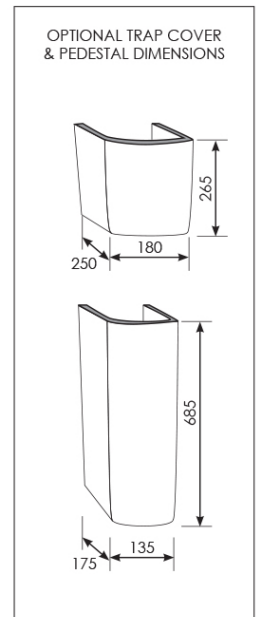

Evo 900 Asymmetric Basin

Left Hand Bowl | 1 Tap Hole | Trap Cover

Product Image

Product Details

SKU:	EV36MUL01TB
Brand:	Argent
Range:	Evo
Warranty:	10 Years
Product Width:	900 mm
Product Depth:	430 mm
WELS:	N/A

Additional Features

Required Product

Recommended Products

Evo Furniture options

Additional Notes

- * K316 Series Pop up waste options
- * AS1428.1 Dimensionally Compliant.

Technical Specification

Note: All dimensions are in millimetres and are subject to normal manufacturing variations. Always use the physical product measurements for cut-outs and rough-ins as the technical details shown may differ from the actual product. Use acetic cured silicone sealant. Do not use epoxy type adhesives. Clean with damp cloth. Do not use abrasive cleaners, liquids or pastes.