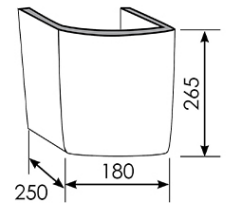

### Additional Notes

- AS1428.1 Dimensionally Compliant.

### Installation Instructions

\* Dimensionally Compliant Basin and trap cover

### OPTIONAL TRAP COVER & PEDESTAL DIMENSIONS

\*Please visit [argentaust.com.au/warranty](http://argentaust.com.au/warranty) to view the full warranty

Note: All dimensions are in millimetres and are subject to normal manufacturing variations. Always use the physical product measurements for cut-outs and rough-ins as the technical details shown may differ from the actual product. Use acetic cured silicone sealant. Do not use epoxy type adhesives. Clean with damp cloth. Do not use abrasive cleaners, liquids or pastes.