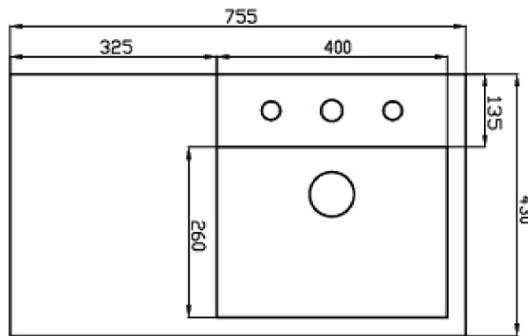

### OPTIONAL TRAP COVER & PEDESTAL DIMENSIONS

\*Please visit [argentaust.com.au/warranty](http://argentaust.com.au/warranty) to view the full warranty

Note: All dimensions are in millimetres and are subject to normal manufacturing variations. Always use the physical product measurements for cut-outs and rough-ins as the technical details shown may differ from the actual product. Use acetic cured silicone sealant. Do not use epoxy type adhesives. Clean with damp cloth. Do not use abrasive cleaners, liquids or pastes.