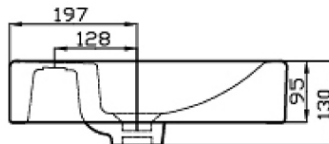

### OPTIONAL TRAP COVER & PEDESTAL DIMENSIONS

\*Please visit [argentaust.com.au/warranty](http://argentaust.com.au/warranty) to view the full warranty

Note: All dimensions are in millimetres and are subject to normal manufacturing variations. Always use the physical product measurements for cut-outs and rough-ins as the technical details shown may differ from the actual product. Use acetic cured silicone sealant. Do not use epoxy type adhesives. Clean with damp cloth. Do not use abrasive cleaners, liquids or pastes.