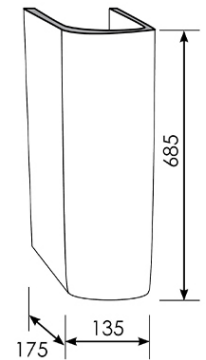

### Additional Notes

- AS1428.1 Dimensionally Compliant.

### Installation Instructions

\* Dimensionally Compliant Basin and trap cover

### OPTIONAL TRAP COVER & PEDESTAL DIMENSIONS

\*Please visit [argentaust.com.au/warranty](http://argentaust.com.au/warranty) to view the full warranty

Note: All dimensions are in millimetres and are subject to normal manufacturing variations. Always use the physical product measurements for cut-outs and rough-ins as the technical details shown may differ from the actual product. Use acetic cured silicone sealant. Do not use epoxy type adhesives. Clean with damp cloth. Do not use abrasive cleaners, liquids or pastes.